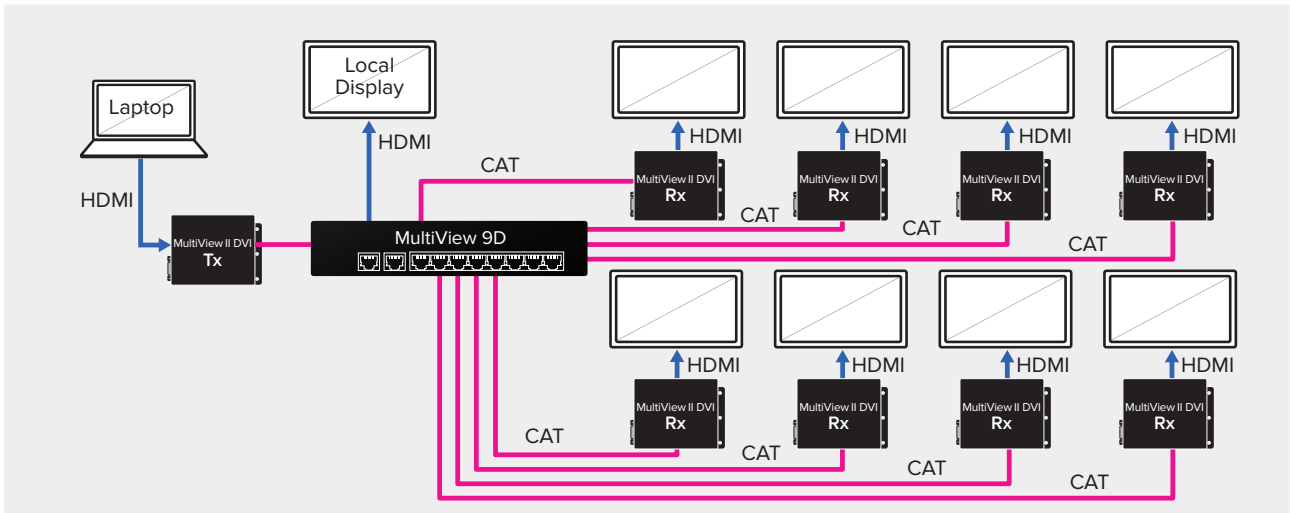

Connect your VGA and HDMI source to the wall plate and add a receiver next to your display – it's that simple! The wall plates also feature internal scaling and a fully compatible ultra slim HDBaseT receiver with Power over HDBaseT simplifying your in-room installs even further.

MultiView family products

1. Standard Analog Tx
2. Analog Extended Range Tx
3. Analog Four port Tx
4. Eight port Analog Tx
5. DVI Tx
6. 600ft Analog Rx
7. 1200ft Analog Rx
8. 1000ft DVI Rx

Installation examples

Daisy Chain with audio and bi-directional control

Point to multi-point configuration

MultiView family products

Morph-it:
Powered chassis for high density Tx cards

9D: nine port CAT DA

Mondo: expandable matrix up to 256 x 512

A Modular building block means that you can deliver hundreds of different system configurations, all over fiber. Options include single mode and multi-mode mixing, four-port switchable endpoints and slim two-port compact endpoints, as well as analog to digital conversion, and a powered chassis for card based Tx's and Rx's. Oh and it can all be attached to a massive 1000+ port matrix.