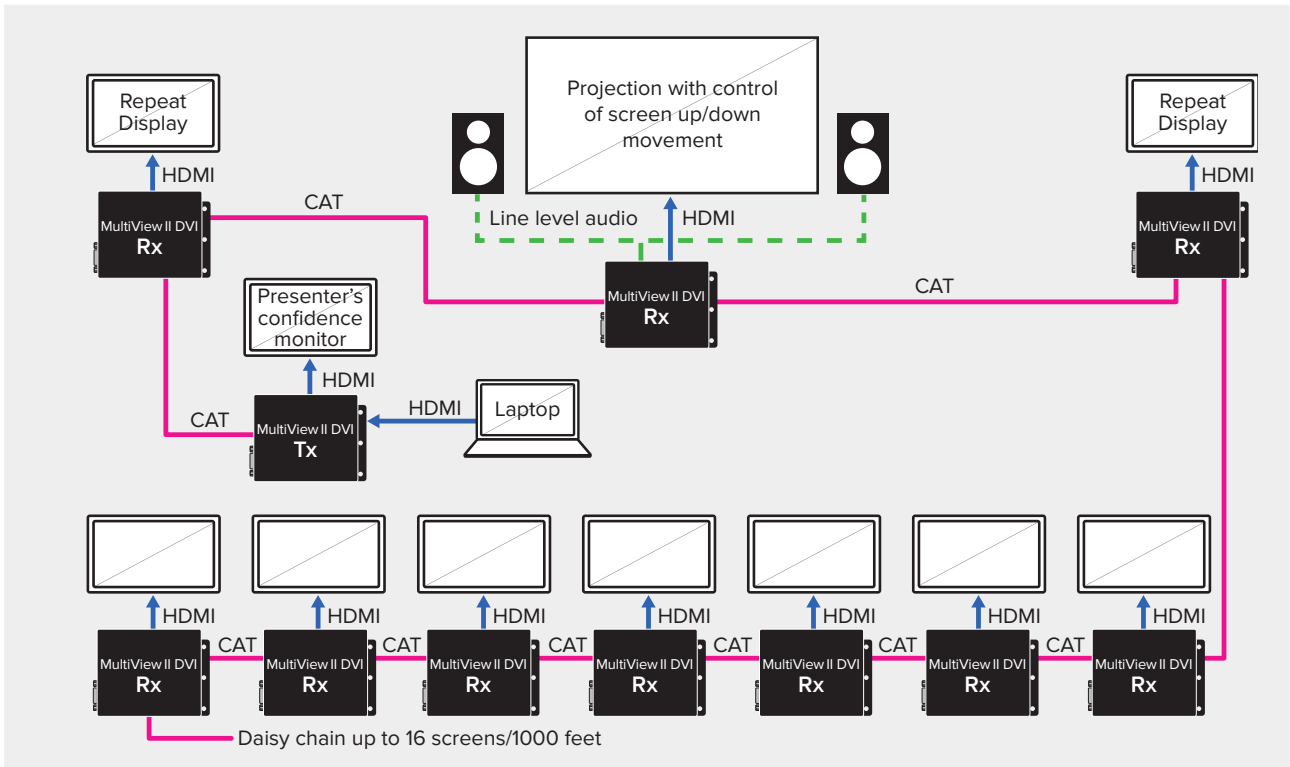

Installation examples

Daisy Chain with audio and bi-directional control