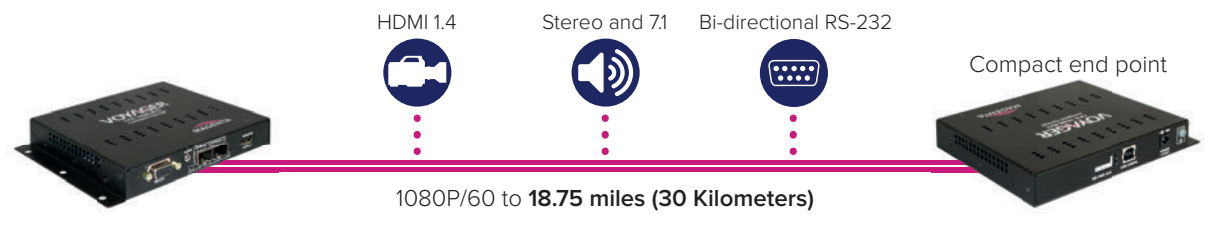

Topologies:

Distance: Up to 18.75 miles (30 Km)

New York Stock Exchange (NYSE)

Long range Fiber extension (Voyager Series)

Voyager guarantees high performance on both short and long hauls of uncompressed 1080p/60 video. Options include single-mode (up to 18.75 miles / 30 kilometers) and multi-mode (up to 6,600 feet / 2 Kilometers) even with RS-232 control and audio. Choose between flexible 4-port or slim 2-port compact form end points, with built in duplex daisy chaining for the ultimate flexibility.

A Modular building block means that you can deliver hundreds of different system configurations, all over fiber. Options include single mode and multi-mode mixing, four-port switchable endpoints and slim two-port compact endpoints, as well as analog to digital conversion, and a powered chassis for card based Tx's and Rx's. Oh and it can all be attached to a massive 1000+ port matrix.

*HDCP compatible

Voyager family products

VG-48x: 48 port modular matrix

Voyager CF-18 Rackmount system

VG-160x: 160 port modular matrix with optional touch panel control

USB 2.0 end points

Installation examples