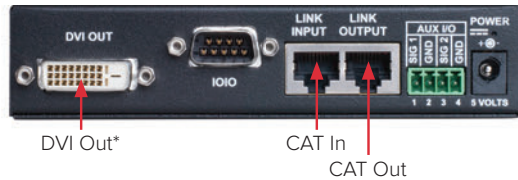

Easily adapt to any application footprint. Transmitters can be cascaded and receivers can be daisy chained to deliver video, audio and control signals from a single source to hundreds of displays.

DVI Receiver

*HDMI & HDCP compatible

Combating the Skew Factor

Variance in twist rates of standard CAT cable results in a color shift on the RGB channels. This "skew" can become noticeable at higher resolutions and longer distances. To combat skew, utilize approved skew-free cables or choose the AkuComp II option with Magenta receivers. Skew compensation is automatic with all MVII DVI Receivers.