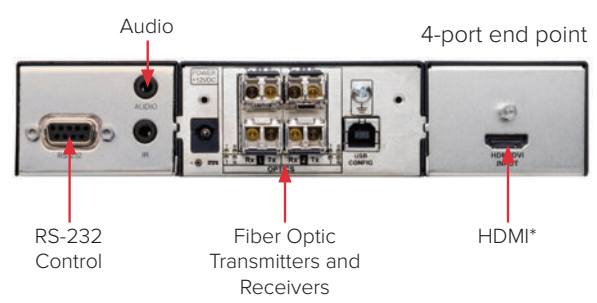

Topologies:

Distance: Up to 18.75 miles (30 Km)

New York Stock Exchange (NYSE)

Long range Fiber extension (Voyager Series)

Voyager guarantees high performance on both short and long hauls of uncompressed 1080p/60 video. Options include single-mode (up to 18.75 miles / 30 kilometers) and multi-mode (up to 6,600 feet / 2 Kilometers) even with RS-232 control and audio. Choose between flexible 4-port or slim 2-port compact form end points, with built in duplex daisy chaining for the ultimate flexibility.

A Modular building block means that you can deliver hundreds of different system configurations, all over fiber. Options include single mode and multi-mode mixing, four-port switchable endpoints and slim two-port compact endpoints, as well as analog to digital conversion, and a powered chassis for card based Tx's and Rx's. Oh and it can all be attached to a massive 1000+ port matrix.