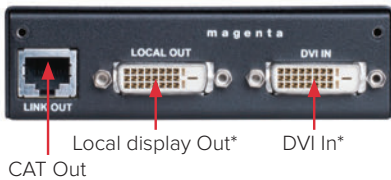

Easily adapt to any application footprint. Transmitters can be cascaded and receivers can be daisy chained to deliver video, audio and control signals from a single source to hundreds of displays.

DVI Transmitter

*HDMI & HDCP compatible

Combating the Skew Factor

Variance in twist rates of standard CAT cable results in a color shift on the RGB channels. This "skew" can become noticeable at higher resolutions and longer distances. To combat skew, utilize approved skew-free cables or choose the AkuComp II option with Magenta receivers. Skew compensation is automatic with all MVII DVI Receivers.