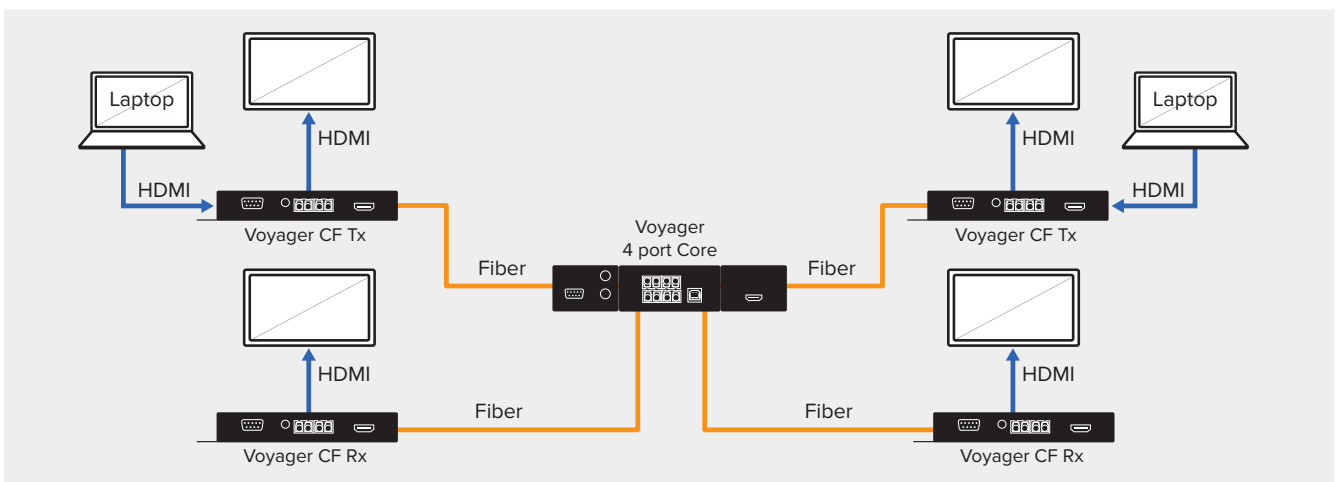

A Modular building block means that you can deliver hundreds of different system configurations, all over fiber. Options include single mode and multi-mode mixing, four-port switchable endpoints and slim two-port compact endpoints, as well as analog to digital conversion, and a powered chassis for card based Tx's and Rx's. Oh and it can all be attached to a massive 1000+ port matrix.

*HDCP compatible

Voyager family products

VG-48x: 48 port modular matrix

Voyager CF-18 Rackmount system

VG-160x: 160 port modular matrix with optional touch panel control

USB 2.0 end points

Installation examples

Daisy Chain and point to multi-point

Small switch

Auto switch (listening ring)

Feature comparison

	Signal		Control				Resolution				Distance			Cable										
	DisplayPort	HDMI	DVI	Analog	Infrared	RS-232	Ethernet	USB	POE	1080p	4k	8k	197 feet	230 feet	325 feet	500 feet	1200 feet	18 miles	CAT 5e	CAT 6	CAT 7	MM Fiber	SM Fiber	Plenum (CMP)
1T-CT-641/2		◆			◆					◆	◆	◆								◆				
1T-CT-647		◆			◆					◆	◆	◆								◆				
1T-CT-653/654A		◆			◆	◆	◆		◆	◆	◆				◆					◆				
MG-WP-611 HD-One Wallplate		◆		◆	◆	◆			◆	◆	◆			◆						◆				
MG-CT-612		◆		◆	◆	◆			◆	◆	◆			◆						◆				
HD-One DX		◆								◆	◆				◆				◆	◆	◆			
HD-One DX500		◆								◆					◆				◆	◆	◆			
HD-One LX		◆			◆	◆				◆	◆				◆				◆	◆	◆			
HD-One LX500		◆			◆	◆				◆					◆				◆	◆	◆			
MultiView-II series		◆	◆	◆		◆				◆							◆		◆	◆				
Voyager series		◆		◆		◆	◆			◆								◆				◆	◆	
MG-AOC-661-xxx		◆								◆	◆				◆							◆		
MG-AOC-662-xxx		◆								◆	◆				◆							◆		◆
MG-AOC-881-xxx	◆	◆								◆	◆	◆			◆							◆		
MG-AOC-882-xxx	◆	◆								◆	◆	◆			◆							◆		◆
Encoder-100		◆								◆					*IP				◆	◆				
CORIO HDBT input module		◆		◆			◆			◆	◆					◆			◆	◆				
CORIO HDBT output module		◆					◆			◆					◆				◆	◆				