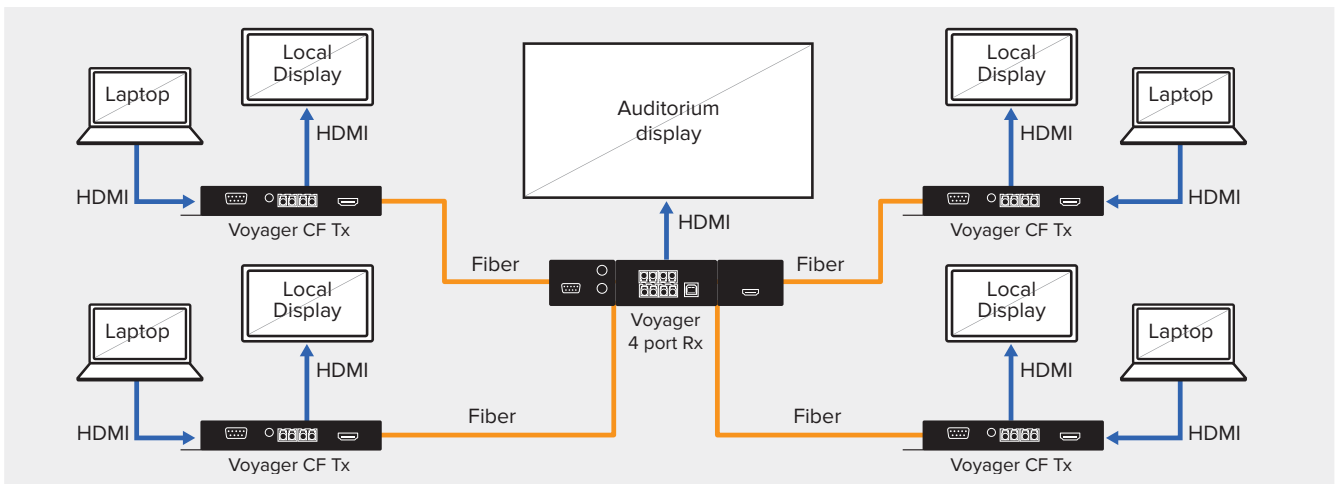

A Modular building block means that you can deliver hundreds of different system configurations, all over fiber. Options include single mode and multi-mode mixing, four-port switchable endpoints and slim two-port compact endpoints, as well as analog to digital conversion, and a powered chassis for card based Tx's and Rx's. Oh and it can all be attached to a massive 1000+ port matrix.

*HDCP compatible

Voyager family products

VG-48x: 48 port modular matrix

Voyager CF-18 Rackmount system

VG-160x: 160 port modular matrix with optional touch panel control

USB 2.0 end points

Installation examples

Daisy Chain and point to multi-point

Small switch

Auto switch (listening ring)

Feature comparison

	Signal		Control				Resolution				Distance			Cable										
	DisplayPort	HDMI	DVI	Analog	Infrared	RS-232	Ethernet	USB	POE	1080p	4k	8k	197 feet	230 feet	325 feet	500 feet	1200 feet	18 miles	CAT 5e	CAT 6	CAT 7	MM Fiber	SM Fiber	Plenum (CMP)
1T-CT-641/2		◆			◆					◆	◆	◆								◆				
1T-CT-647		◆			◆					◆	◆	◆								◆				
1T-CT-653/654A		◆			◆	◆	◆		◆	◆	◆				◆					◆				
MG-WP-611 HD-One Wallplate		◆		◆	◆	◆			◆	◆	◆			◆						◆				
MG-CT-612		◆		◆	◆	◆			◆	◆	◆			◆						◆				
HD-One DX		◆								◆	◆				◆				◆	◆	◆			
HD-One DX500		◆								◆					◆				◆	◆	◆			
HD-One LX		◆			◆	◆				◆	◆				◆				◆	◆	◆			
HD-One LX500		◆			◆	◆				◆					◆				◆	◆	◆			
MultiView-II series		◆	◆	◆		◆				◆							◆		◆	◆				
Voyager series		◆		◆		◆	◆			◆								◆				◆	◆	
MG-AOC-661-xxx		◆								◆	◆				◆							◆		
MG-AOC-662-xxx		◆								◆	◆				◆							◆		◆
MG-AOC-881-xxx	◆	◆								◆	◆	◆			◆							◆		
MG-AOC-882-xxx	◆	◆								◆	◆	◆			◆							◆		◆
Encoder-100		◆								◆					*IP				◆	◆				
CORIO HDBT input module		◆		◆			◆			◆	◆					◆			◆	◆				
CORIO HDBT output module		◆					◆			◆					◆				◆	◆				