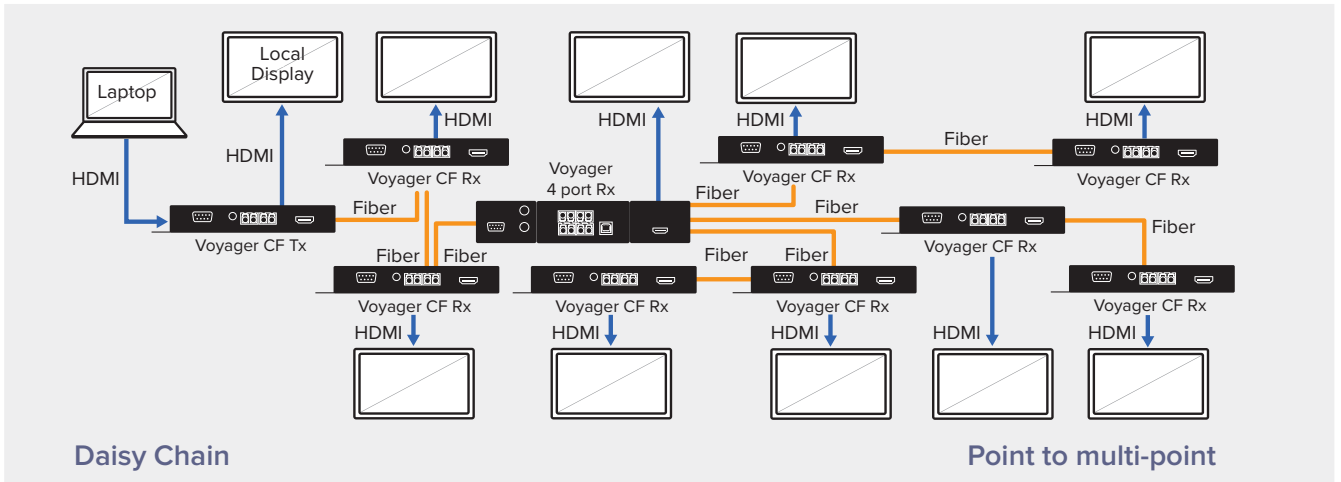

A Modular building block means that you can deliver hundreds of different system configurations, all over fiber. Options include single mode and multi-mode mixing, four-port switchable endpoints and slim two-port compact endpoints, as well as analog to digital conversion, and a powered chassis for card based Tx's and Rx's. Oh and it can all be attached to a massive 1000+ port matrix.

*HDCP compatible

Voyager family products

VG-48x: 48 port modular matrix

Voyager CF-18 Rackmount system

VG-160x: 160 port modular matrix with optional touch panel control

USB 2.0 end points

Installation examples

Daisy Chain and point to multi-point

Small switch

Auto switch (listening ring)

Feature comparison

	Signal		Control				Resolution				Distance			Cable										
	DisplayPort	HDMI	DVI	Analog	Infrared	RS-232	Ethernet	USB	POE	1080p	4k	8k	197 feet	230 feet	325 feet	500 feet	1200 feet	18 miles	CAT 5e	CAT 6	CAT 7	MM Fiber	SM Fiber	Plenum (CMP)
1T-CT-641/2		◆			◆					◆	◆	◆								◆				
1T-CT-647		◆			◆					◆	◆	◆								◆				
1T-CT-653/654A		◆			◆	◆	◆		◆	◆	◆				◆					◆				
MG-WP-611 HD-One Wallplate		◆		◆	◆	◆			◆	◆	◆			◆						◆				
MG-CT-612		◆		◆	◆	◆			◆	◆	◆			◆						◆				
HD-One DX		◆								◆	◆				◆				◆	◆	◆			
HD-One DX500		◆								◆					◆				◆	◆	◆			
HD-One LX		◆			◆	◆				◆	◆				◆				◆	◆	◆			
HD-One LX500		◆			◆	◆				◆					◆				◆	◆	◆			
MultiView-II series		◆	◆	◆		◆				◆							◆		◆	◆				
Voyager series		◆		◆		◆	◆			◆								◆				◆	◆	
MG-AOC-661-xxx		◆								◆	◆				◆							◆		
MG-AOC-662-xxx		◆								◆	◆				◆							◆		◆
MG-AOC-881-xxx	◆	◆								◆	◆	◆			◆							◆		
MG-AOC-882-xxx	◆	◆								◆	◆	◆			◆							◆		◆
Encoder-100		◆								◆					*IP				◆	◆				
CORIO HDBT input module		◆		◆			◆			◆	◆					◆			◆	◆				
CORIO HDBT output module		◆					◆			◆					◆				◆	◆				