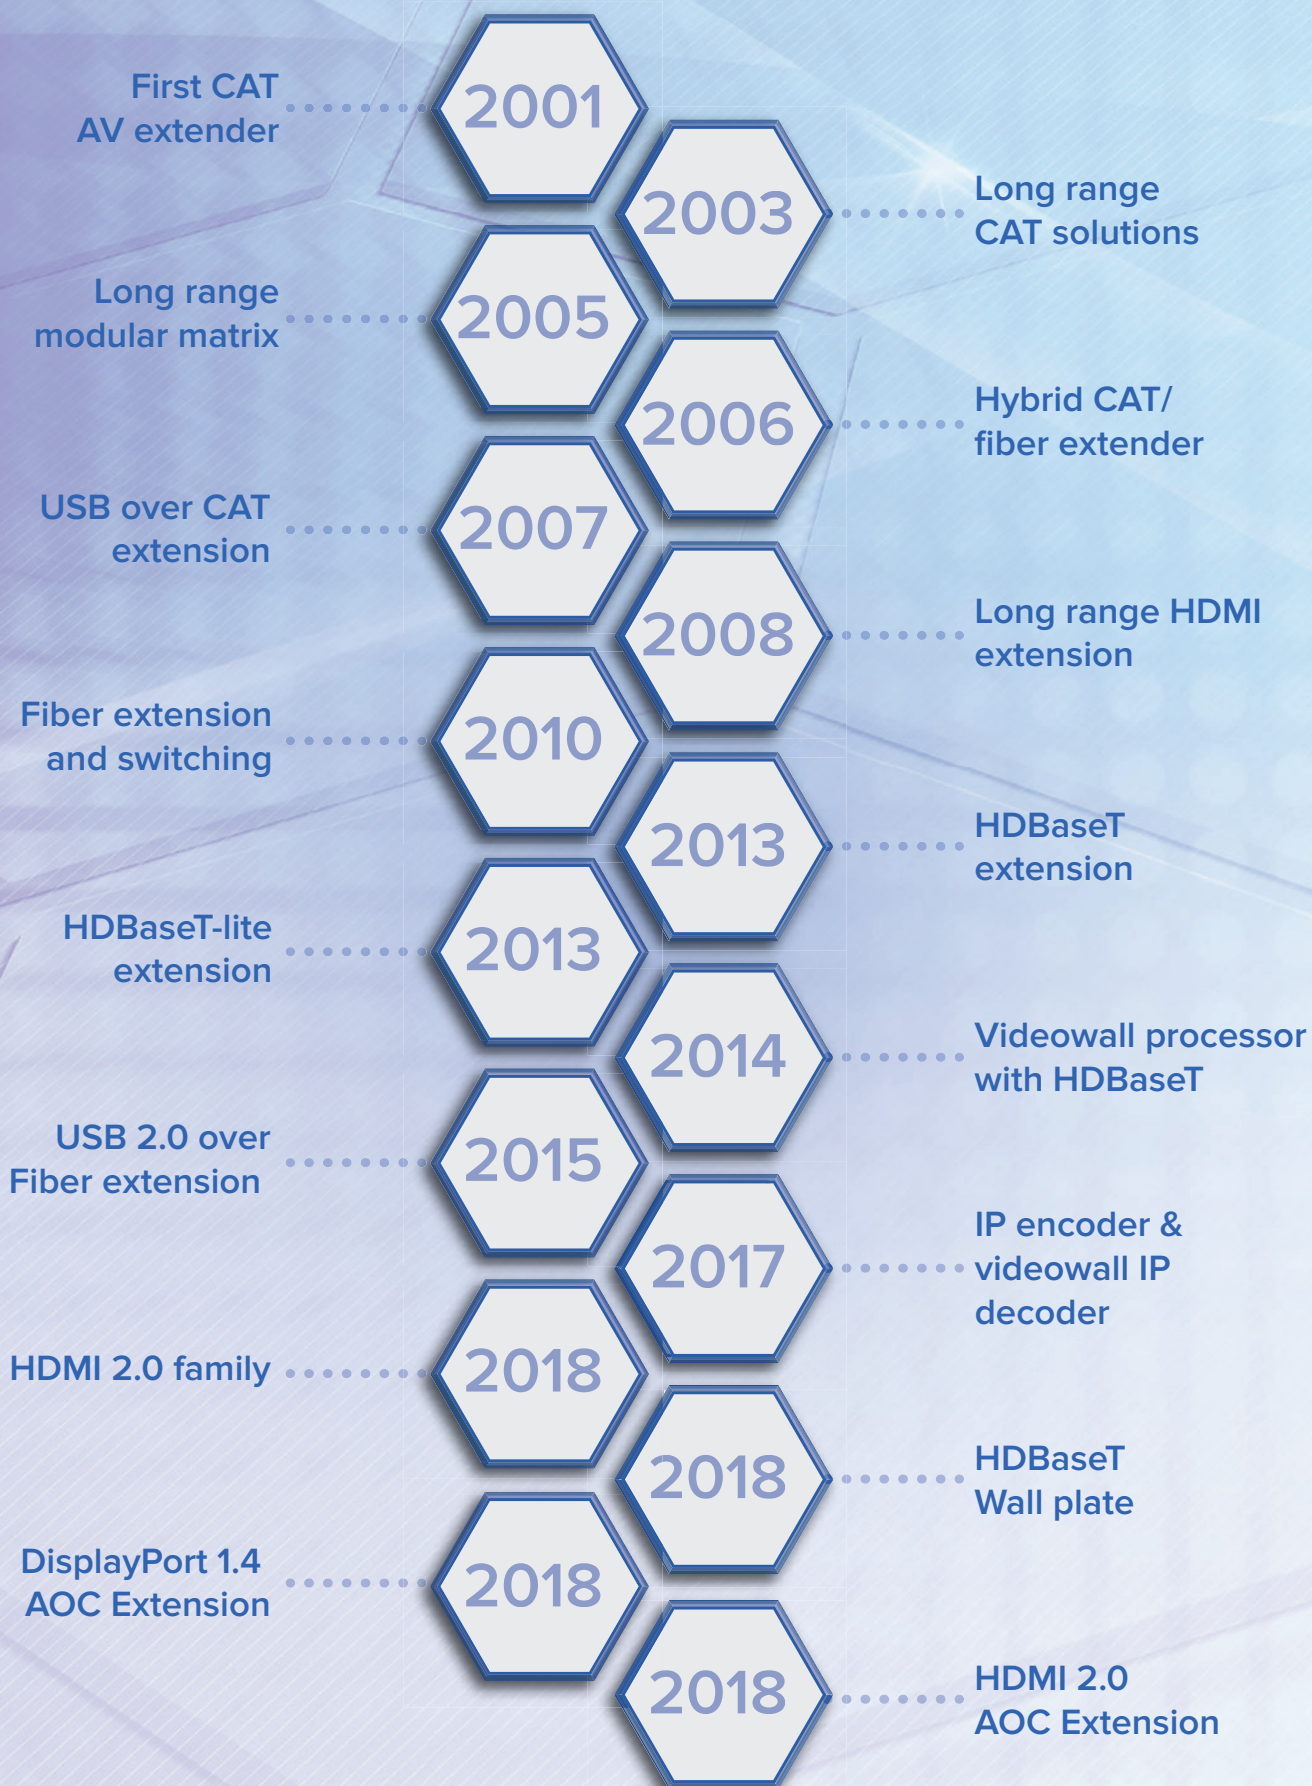

The tvONE difference:

Suffering from degraded video? Step up to tvONE's leading range of reliable and robust video extension solutions. Choose from our range of cost effective, ultra-high performance and flexible extenders; 4K, HDMI, VGA, RGB, CV, Copper and Fiber - we have the perfect solution for you!

Extender selection guide:

Distance – Determining the distance is a key factor when choosing the right solution. tvONE offers the widest reach, from 197 feet (60 meters) to over 18 miles (30 Kilometers). All solutions are fully tested in real-world environments, guaranteeing system performance no matter the emissions and interference from other video signals, power or air conditioning. This means there are no “up to’s” with tvONE, just a guarantee we go the full distance!