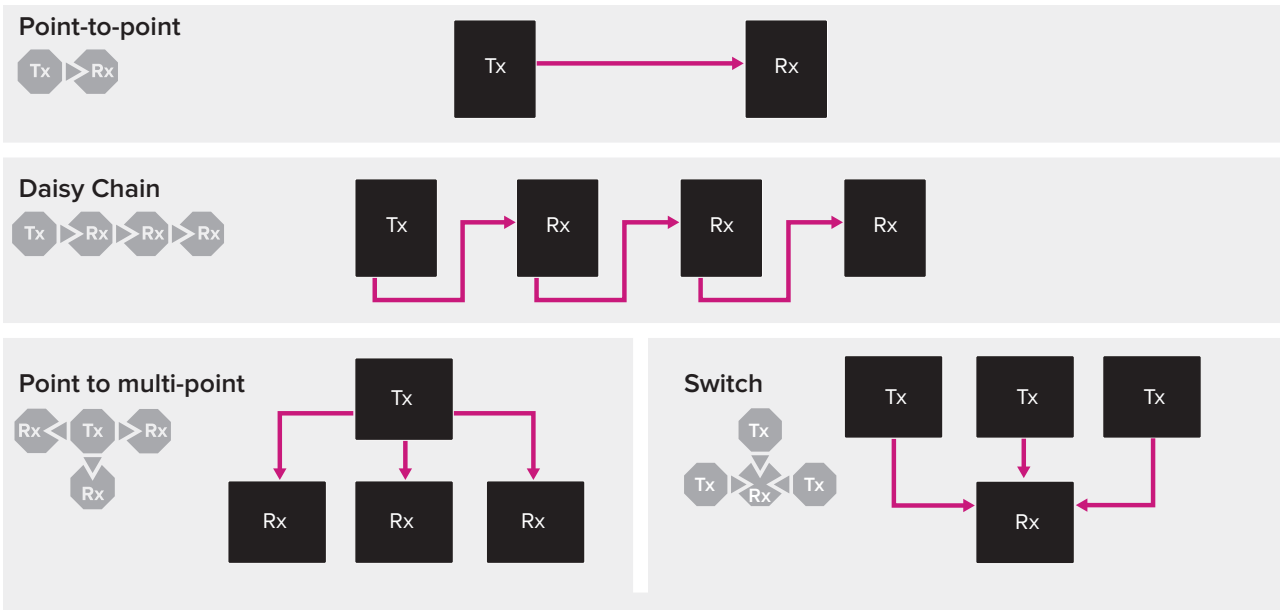

The tvONE difference:

Suffering from degraded video? Step up to tvONE's leading range of reliable and robust video extension solutions. Choose from our range of cost effective, ultra-high performance and flexible extenders; 4K, HDMI, VGA, RGB, CV, Copper and Fiber - we have the perfect solution for you!

Extender selection guide:

Distance – Determining the distance is a key factor when choosing the right solution. tvONE offers the widest reach, from 197 feet (60 meters) to over 18 miles (30 Kilometers). All solutions are fully tested in real-world environments, guaranteeing system performance no matter the emissions and interference from other video signals, power or air conditioning. This means there are no “up to’s” with tvONE, just a guarantee we go the full distance!

Cable – When it comes to extending video you can choose from UTP cable (Cat 5e or Cat 6) or Fiber. UTP is the perfect solution for most applications, but for a longer reach or power isolation (i.e. Medical operating rooms) choose Fiber.

Topologies – Select the best design solution for the ultimate workflow. Options include:

Other options include distribution, auto-switch and matrix switching.

Function – Choose from a wide range of functionality to meet your specific requirements.