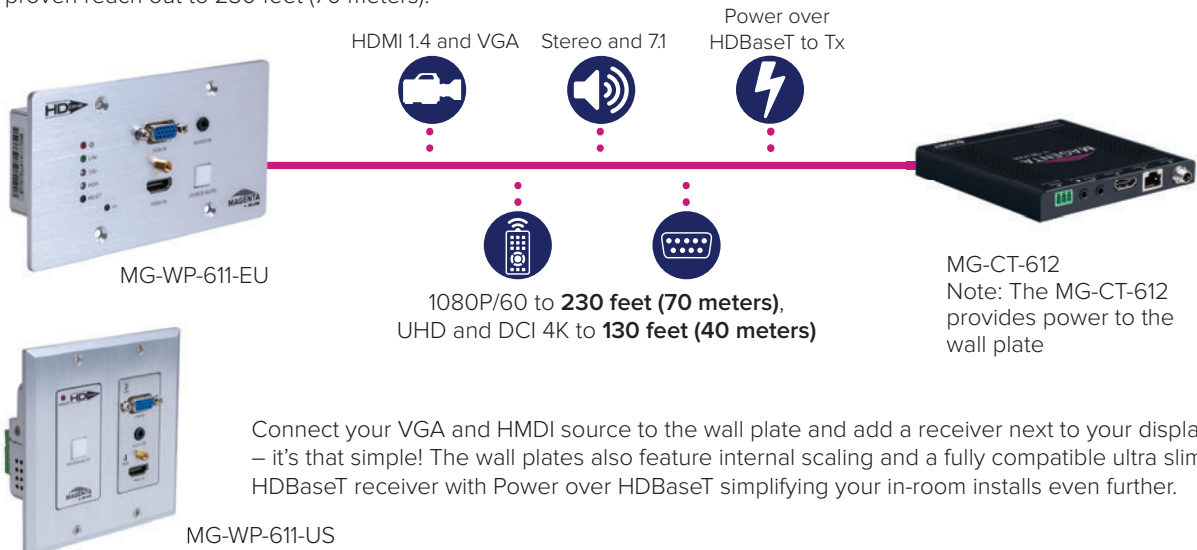

Compatible tvONE products

CORIOmaster

1T-SX-654

1T-MX-6588

Superior point-to-point extension

HD-One extension delivers ultra-reliable HDMI extension with real performance and distances up to 500 feet (150 meters) using Cat 5e, Cat 6 and Cat 7 cables, together with class leading performance in environments with emissions and interference.

HDBaseT Extension

The HD-One DX series is available in HDBaseT and extended range variants in a compact form factor for the transmission of HDMI 1.4 signals including 1080p, 3D, UHD/4K and 4K DCI. Together, the HD-One DX series has full audio support including LPCM 7.1CH, Dolby TrueHD, Dolby Digital Plus and DTS-HD.

HDBaseT Extension with control

The HD-One LX series offers the same superior performance of the DX Series with additional support for bi-directional RS-232 and two-way, triple band Infrared signals.

Wall plate Transmitters

Connect your VGA and HDMI source to the wall plate and add a receiver next to your display – it's that simple! The wall plates also feature internal scaling and a fully compatible ultra slim HDBaseT receiver with Power over HDBaseT simplifying your in-room installs even further.