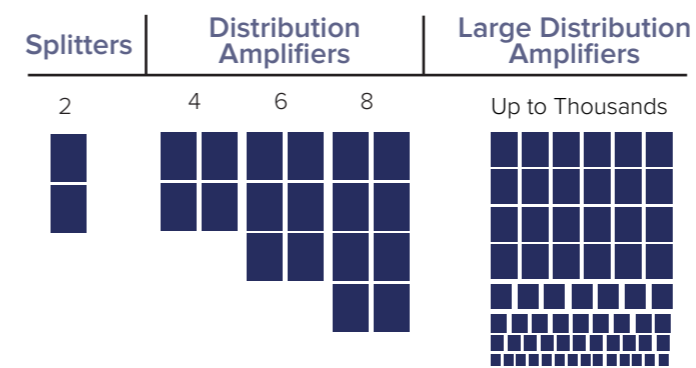

DISTRIBUTE

Distribution solutions for all AV signals

Supporting mission-critical AV Installations world-wide.
We Engineer Confidence.

tvONE distribution product development timeline

The tvONE difference:

Are you suffering from heart-stopping “AV moments”? Then step up to tvONE’s leading range of ultra-reliable splitters and distribution amplifiers that feature award-winning performance as standard. Choose from our range of solutions for every need and every budget. From entry-level products, to advanced systems, tvONE provides easy integration of the most popular inputs and outputs, together with solutions that can expand up to thousands of end-points.

Source type:

tvONE offers a wide range of input and output types. What’s more, our splitter and distribution solutions are designed, manufactured and tested in real-world environments.

Number of outputs:

Choose from a number of outputs from two up to thousands!

Four port distribution application

Additional features:

Choose the feature that you need for the perfect installation.

Simple Splitters and Distribution Amplifiers - up to 8 outputs