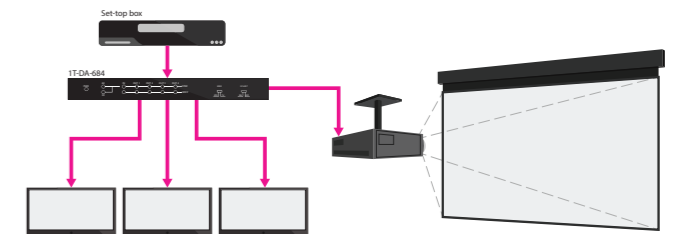

Source type:

tvONE offers a wide range of input and output types. What’s more, our splitter and distribution solutions are designed, manufactured and tested in real-world environments.

Number of outputs:

Choose from a number of outputs from two up to thousands!

Four port distribution application

Additional features:

Choose the feature that you need for the perfect installation.

Simple Splitters and Distribution Amplifiers - up to 8 outputs