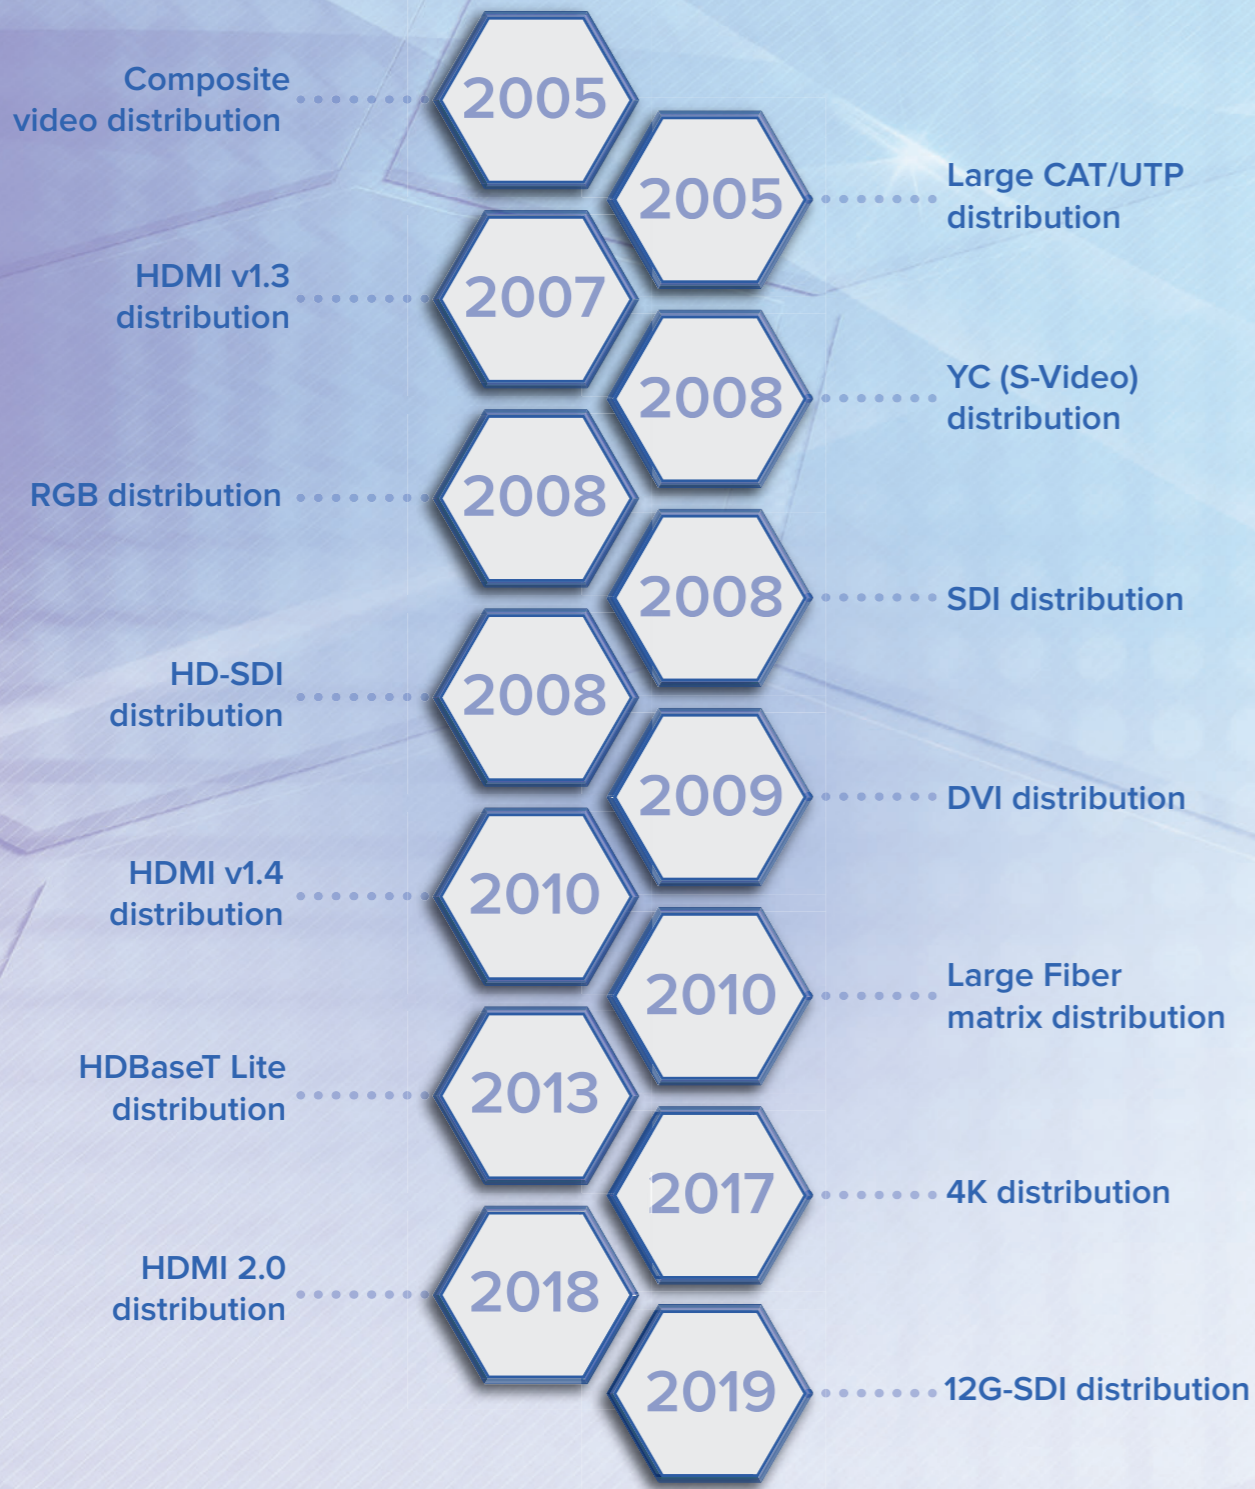

DISTRIBUTE

Distribution solutions for all AV signals

Supporting mission-critical AV Installations world-wide.
We Engineer Confidence.

tvONE distribution product development timeline

The tvONE difference:

Are you suffering from heart-stopping “AV moments”? Then step up to tvONE’s leading range of ultra-reliable splitters and distribution amplifiers that feature award-winning performance as standard. Choose from our range of solutions for every need and every budget. From entry-level products, to advanced systems, tvONE provides easy integration of the most popular inputs and outputs, together with solutions that can expand up to thousands of end-points.

Source type:

tvONE offers a wide range of input and output types. What’s more, our splitter and distribution solutions are designed, manufactured and tested in real-world environments.

Number of outputs:

Choose from a number of outputs from two up to thousands!

Four port distribution application

Additional features:

Choose the feature that you need for the perfect installation.

Simple Splitters and Distribution Amplifiers - up to 8 outputs

Our range of splitters and distribution amplifiers provide guaranteed performance and allow you to simply and easily distribute your content to up to eight displays.

HDMI 2.0 Distribution

Our range of 1T-DA-68x HDMI 2.0 solutions set the new standard for the distribution of 4K/60 video where you need life-like, deep color rendition.