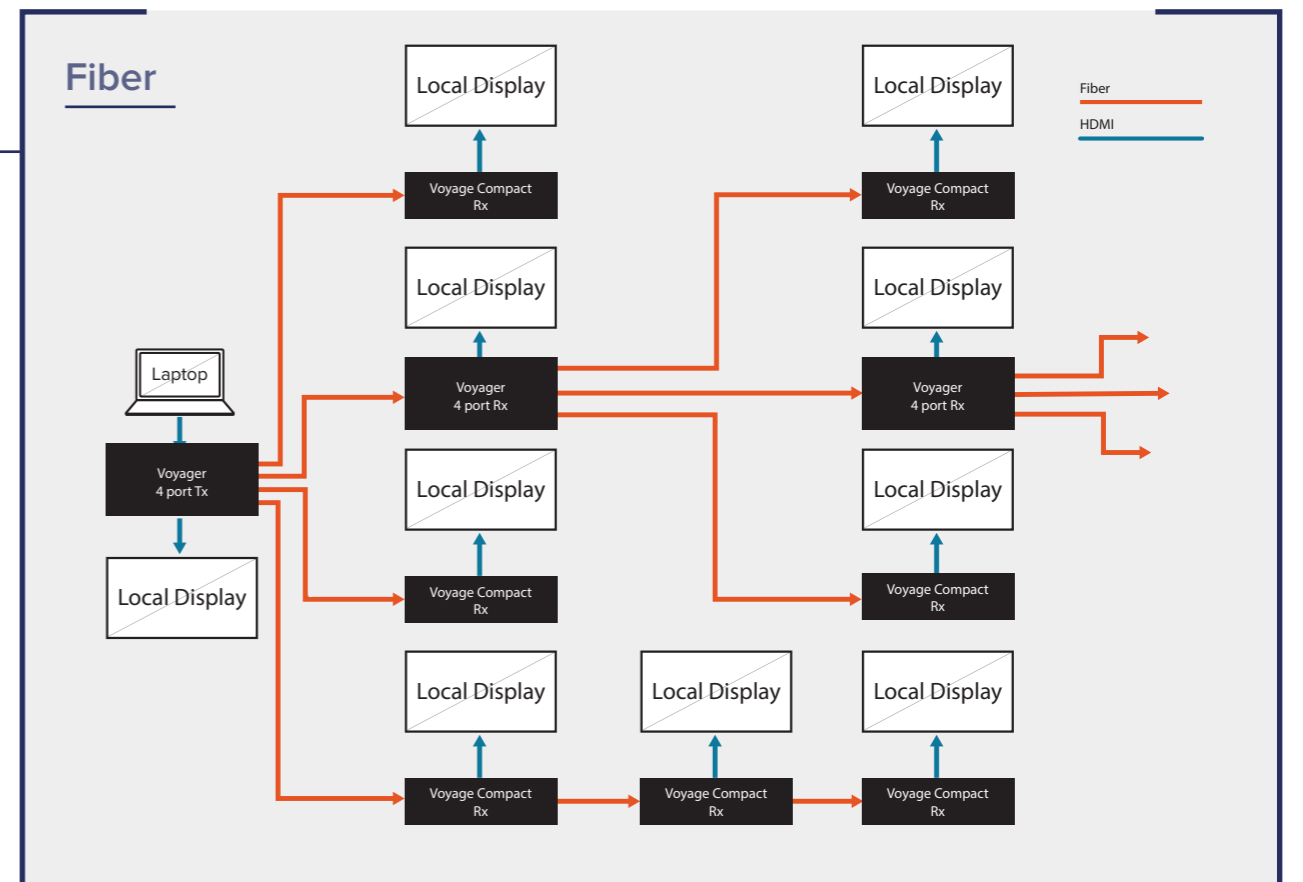

Voyager family products