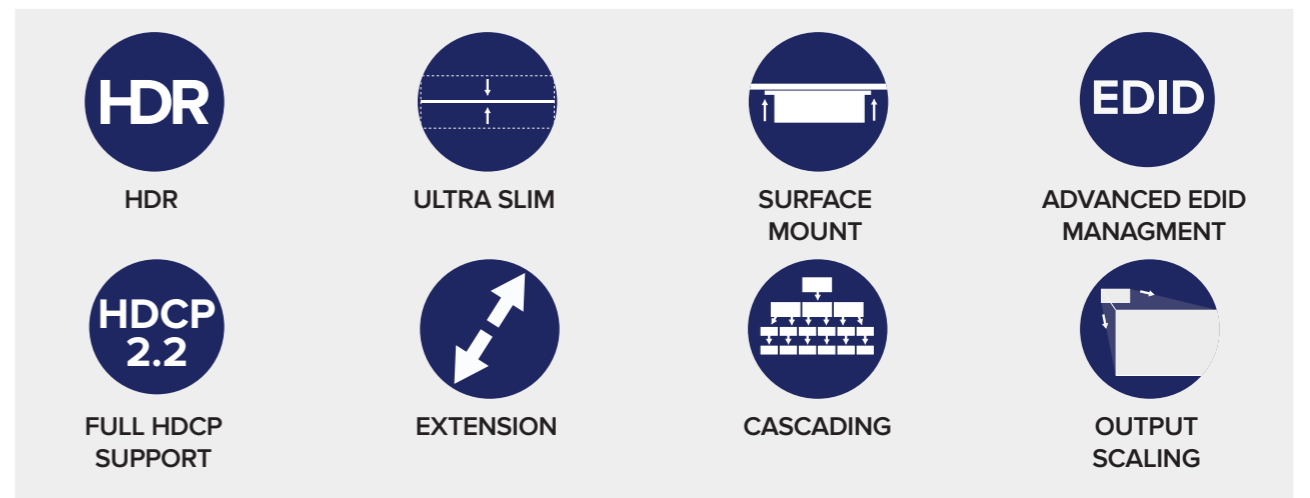

Choose from a number of outputs from two up to thousands!

Four port distribution application

Additional features:

Choose the feature that you need for the perfect installation.

Simple Splitters and Distribution Amplifiers - up to 8 outputs

Our range of splitters and distribution amplifiers provide guaranteed performance and allow you to simply and easily distribute your content to up to eight displays.

HDMI 2.0 Distribution

Our range of 1T-DA-68x HDMI 2.0 solutions set the new standard for the distribution of 4K/60 video where you need life-like, deep color rendition.

Four Port End Points

Four port transmitters and receivers can be used as building blocks to build small, medium and large cascaded systems in hundreds of configurations.

Matrices

The VG-Matrix series is the beating heart of large deployments of up to 2,000 end points. The modular and scalable platform is field configurable in increments of eight ports where every port can be an in or an output.