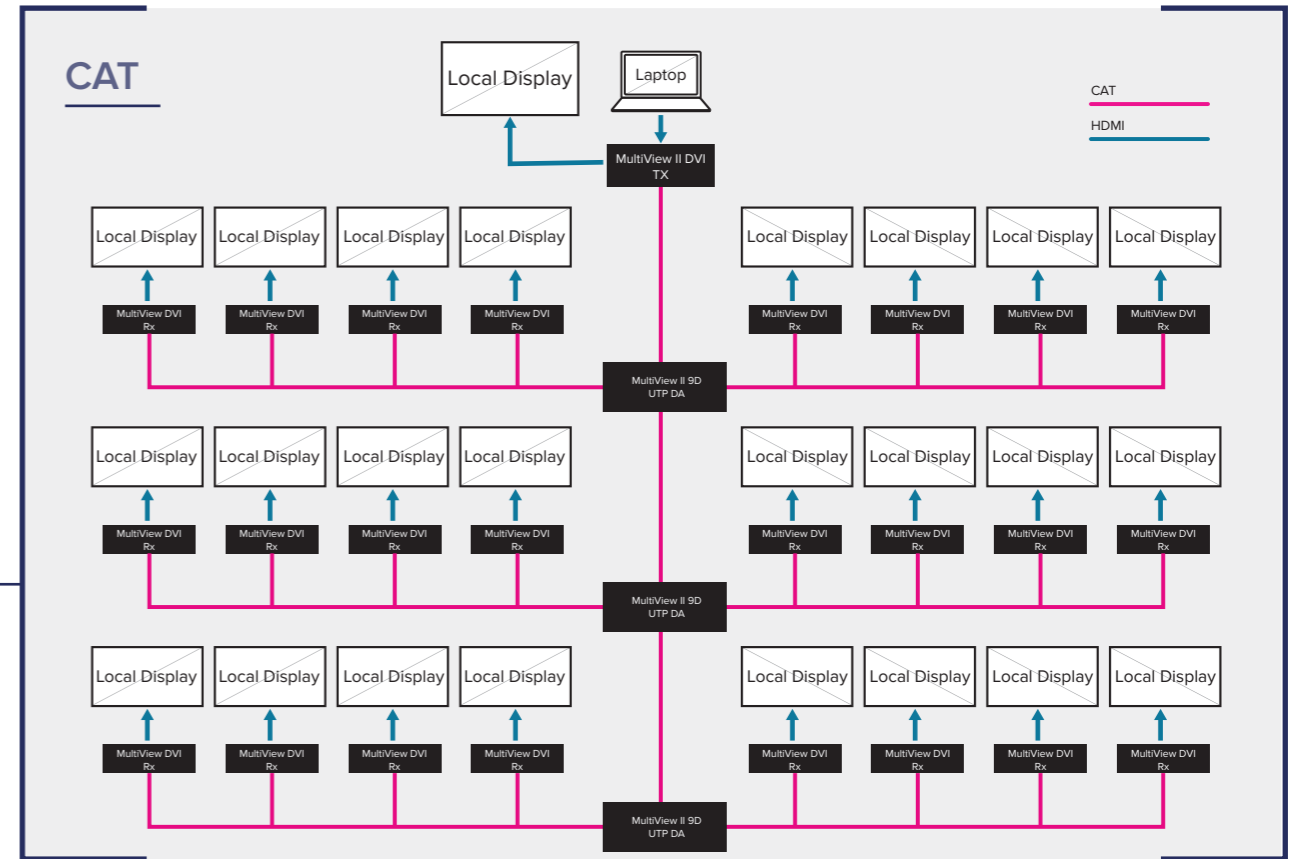

Active Optical Cables

32ft
150ft

Large extension distribution systems - up to 1000's of outputs

CAT

MultiView is the benchmark for medium and large-scale AV distribution and is available in many configurations. MultiView 9D splits the UTP output from any MultiView transmitter into 9 CAT outputs that can be connected to MultiView receivers, daisy-chain of receivers, distribution amplifiers, or matrix switchers up to 729 displays.

Compatible Products

1. Standard Analog Tx
2. Analog Extended Range Tx
3. Analog Four port Tx
4. Eight port Analog Tx
5. DVI Tx
6. 600ft Analog Rx
7. 1200ft Analog Rx
8. 1000ft DVI Rx

Fiber

Voyager is a high-performance system using fiber for short or long-haul transport of uncompressed 1080p/60 video.

Four Port End Points

Four port transmitters and receivers can be used as building blocks to build small, medium and large cascaded systems in hundreds of configurations.

Matrices

The VG-Matrix series is the beating heart of large deployments of up to 2,000 end points. The modular and scalable platform is field configurable in increments of eight ports where every port can be an in or an output.