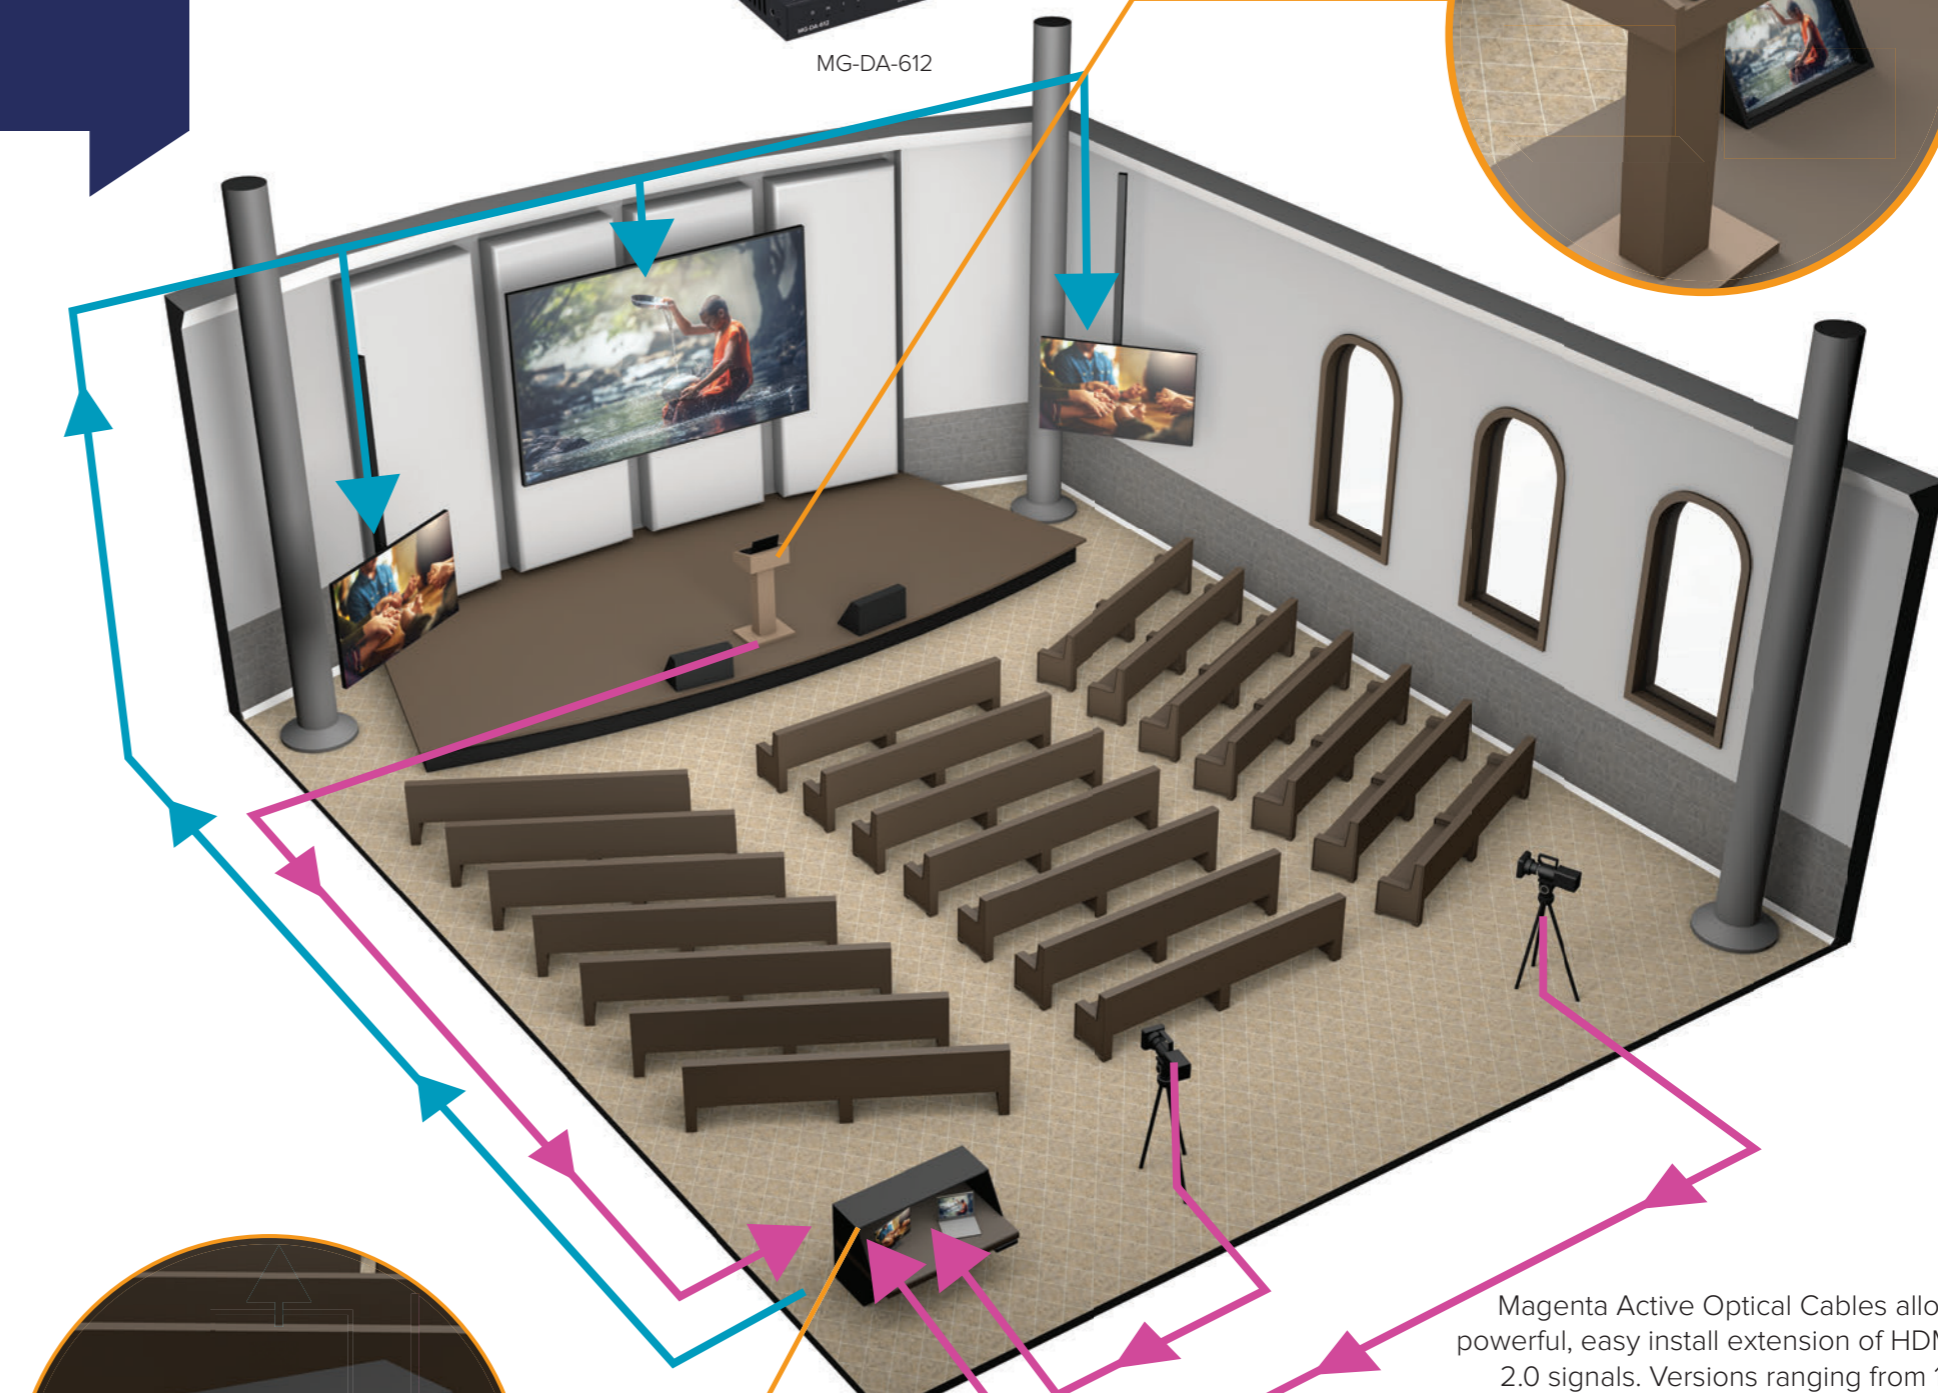

Combine tvONE extension, switching and distribution solutions to create compact, interoperable and proven solutions. In this small House of Worship application tvONE reliably extends signals using Active Optical Cables, utilizing a compact 4-port switcher for source selection before distributing the signal to the audience for viewing through a projector and side monitors.

1T-SX-654

MG-DA-614

The client required a presenter confidence monitor in a compact lectern. An ultra-slim splitter was deployed which can fit even in the smallest of spaces.

MG-DA-612

Magenta Active Optical Cables allow powerful, easy install extension of HDMI 2.0 signals. Versions ranging from 10 to 100 meters with true plug-and-play performance are perfect for every application.

Active Optical Cables

32ft
150ft

Large extension distribution systems - up to 1000's of outputs

CAT

MultiView is the benchmark for medium and large-scale AV distribution and is available in many configurations. MultiView 9D splits the UTP output from any MultiView transmitter into 9 CAT outputs that can be connected to MultiView receivers, daisy-chain of receivers, distribution amplifiers, or matrix switchers up to 729 displays.

Four Port End Points

Four port transmitters and receivers can be used as building blocks to build small, medium and large cascaded systems in hundreds of configurations.

Matrices

The VG-Matrix series is the beating heart of large deployments of up to 2,000 end points. The modular and scalable platform is field configurable in increments of eight ports where every port can be an in or an output.