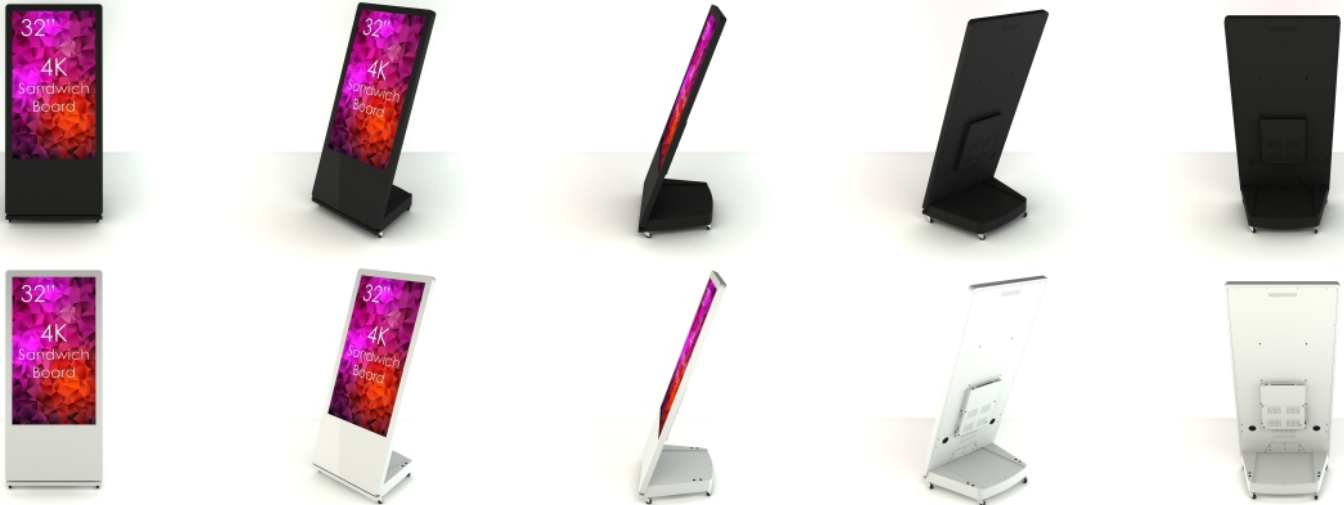

# Sandwich Board

4K Ultra HD Input

Support for 4K @ 60hz through 3 HDMI 2.0 inputs

4K Display

Genuine 4K displays with 3840x2160 pixels resolution

Smart HDMI

The screen turns On/Off based on the HDMI signal

## SWEDX 32" Sandwich Board / 4K in 4K out

Features	Specifications	Model ID	
		SWSB32K8-A1 White	SWSB32K8-A2 Black
Color		White	Black
Panel	Aspect Ratio	16:9	
	Panel Resolution	3840 x 2160 pixels	
	Refresh Rate	60 Hz	
	Static Contrast	3000:1	
	Brightness	350 cd/m <sup>2</sup>	
	Response Time	9.5 ms	
	Viewing Angle	178/178	
Environment	Lead Presence	Yes	
	Mercury	0 mg	
Connections	Max Input Signal	3840 x 2160 @ 60Hz	
	HDMI	3 x HDMI (V. 2.0) (HDCP 2.2) 480P/480I/576P/576I/720P/1080I/1080P/2160p @ 60Hz	
	USB Media Player	2 x USB 2.0	
	VGA	1	
	VGA Audio In	1	
	Component	1	
	AV	1	
Power	Digital Audio	1 (Coaxial)	
	Power Consumption	50 W	
	Power Consumption STB	< 0.5 W	
	Energy Class	A+	
Speakers	Audio Out	2 x 8 W	
Dimensions	Product (H x W x D)	1003 x 460 x 352 mm	
Weight	Product	15 kg	
Dimension	Package (L x W x H)	110 x 20 x 57 cm	
Weight	Package	17 kg	

Double Siding  
(Mirroring)

The advanced construction of the SWEDX Sandwich Boards allows it to be used in double sided (mirrored) mode. All necessary accessories to achieve the mirroring mode are included.

Dimension