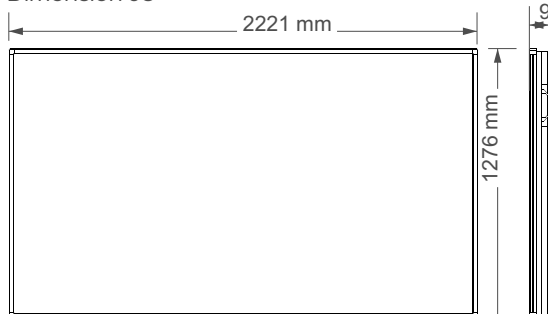

Touch
10 points Infrared touch with tempered glass

SWEDX 4K Touch Screens, 86" and 98"

| Features | Specifications | Model ID | |
|-------------|-------------------------|--|------------------------|
| | | SDST86K8-01 | SDST98K8-01 |
| Panel | Aspect Ratio | 16:9 | |
| | Panel Resolution | 3840 x 2160 pixels | |
| | Refresh Rate | 120 Hz | 120 Hz |
| | Static Contrast | 1200:1 | 1300:1 |
| | Brightness | 410 cd/m ² | 410 cd/m ² |
| | Response Time | 8 ms | |
| Environment | Viewing Angle | 178/178 | |
| | Lead Presence | Yes | |
| | Mercury | 0 mg | |
| Connections | Max Input Signal | 3840 x 2160 @ 60Hz | |
| | HDMI | 3 x HDMI (V. 2.0) (HDCP 2.2) 480P/480I/576P/576I/720P/1080I/1080P/2160p @ 60Hz | |
| | USB Media Player | 2 x USB 2.0 | |
| | VGA | 1 | |
| | VGA Audio In | 1 | |
| | Component | 1 | |
| Touch | AV | 1 | |
| | Digital Audio Interface | 1 (Coaxial) | |
| | Technology | USB | |
| Power | Points | Infrared | |
| | Protection Glass | 10 | |
| | Power Consumption | 280 W | 471 W |
| Speakers | Power Consumption STB | < 0.5 W | |
| | Energy Class | A+ | |
| | Power Supply | 100-240 V ~ 50/60Hz | |
| Vesa Mount | Audio Out | 4 x 10 W | 4 x 10 W |
| Dimensions | Dimensions | 600 x 400 and 600x600 mm | 800x600 and 800x800 mm |
| | Product (H x W x D) | 1959 x 1130 x 78 mm | 2221 x 1276 x 92 mm |
| Weight | Product | 85 kg | 120 kg |
| Dimension | Package (L x W x H) | 2112 x 1428 x 367 mm | 2377 x 1579 x 367 mm |
| Weight | Package | 150 kg | 237 kg |

Dimension 98"

Dimension 86"

Each screen is packed in a heavy duty flight case for maximized protection