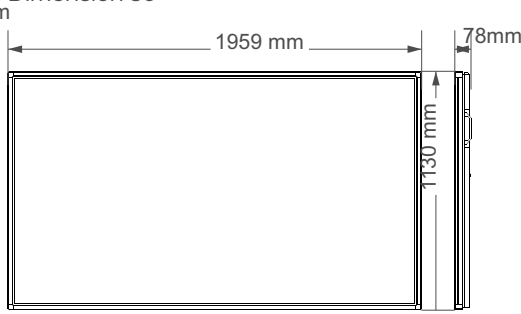

Touch
10 points Infrared touch with tempered glass

SWEDX 4K Touch Screens, 86" and 98"

| Features | Specifications | Model ID | |
|-------------|-------------------------|--|------------------------|
| | | SDST86K8-01 | SDST98K8-01 |
| Panel | Aspect Ratio | 16:9 | |
| | Panel Resolution | 3840 x 2160 pixels | |
| | Refresh Rate | 120 Hz | 120 Hz |
| | Static Contrast | 1200:1 | 1300:1 |
| | Brightness | 410 cd/m ² | 410 cd/m ² |
| | Response Time | 8 ms | |
| Environment | Viewing Angle | 178/178 | |
| | Lead Presence | Yes | |
| | Mercury | 0 mg | |
| Connections | Max Input Signal | 3840 x 2160 @ 60Hz | |
| | HDMI | 3 x HDMI (V. 2.0) (HDCP 2.2) 480P/480I/576P/576I/720P/1080I/1080P/2160p @ 60Hz | |
| | USB Media Player | 2 x USB 2.0 | |
| | VGA | 1 | |
| | VGA Audio In | 1 | |
| | Component | 1 | |
| Touch | AV | 1 | |
| | Digital Audio Interface | 1 (Coaxial) | |
| | Technology | USB | |
| Power | Points | Infrared | |
| | Protection Glass | 10 | |
| | Power Consumption | 280 W | 471 W |
| Speakers | Power Consumption STB | < 0.5 W | |
| | Energy Class | A+ | |
| | Power Supply | 100-240 V ~ 50/60Hz | |
| Vesa Mount | Audio Out | 4 x 10 W | 4 x 10 W |
| Dimensions | Dimensions | 600 x 400 and 600x600 mm | 800x600 and 800x800 mm |
| | Product (H x W x D) | 1959 x 1130 x 78 mm | 2221 x 1276 x 92 mm |
| Weight | Product | 85 kg | 120 kg |
| Dimension | Package (L x W x H) | 2112 x 1428 x 367 mm | 2377 x 1579 x 367 mm |
| Weight | Package | 150 kg | 237 kg |

Dimension 98"

Dimension 86"

Each screen is packed in a heavy duty flight case for maximized protection