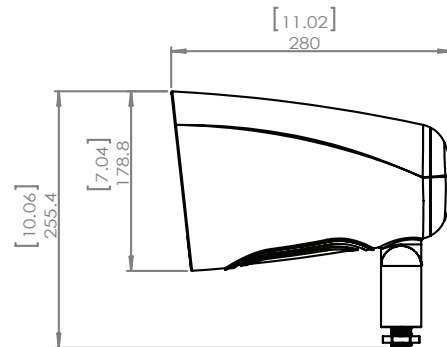

## Specifications

	LS44	LS64
<b>Width</b>	5.25" (134mm)	7" (179mm)
<b>Height</b>	8.75" (221mm)	10" (255mm)
<b>Depth</b>	8.25" (210mm)	11" (280mm)

<b>Model Number</b>	LS44	LS64
<b>Part Number</b>	OLS4400	OLS6600
<b>Tweeter Dome</b>	Titanium	Titanium
<b>Tweeter Diameter</b>	0.75" (20mm)	1" (25mm)
<b>Woofer Cone</b>	Injection molded polypropylene	Injection molded polypropylene
<b>Woofer Diameter</b>	4.5" (114mm)	6" (152mm)
<b>Frequency Response</b>	80Hz - 20KHz ±3dB	60Hz - 20KHz ±3dB
<b>Transformer</b>	70v or 8ohm	70v or 8ohm
<b>Wattage Taps</b>	30w, 15w, 7.5w, 3.75w, 8ohm	50w, 25w, 12.5w, 6.75w, 8ohm
<b>Enclosure</b>	PolyComposite, weather and UV resistant enclosure	