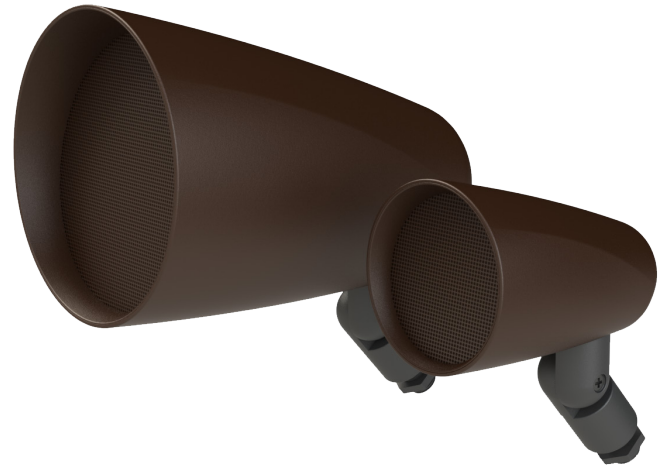

## Landscape Satellite Overview

Filling your outdoor environment with quality music that appears to come from nowhere is now a very real expectation. The Landscape Collection includes three models of speakers in enclosures that mimic lighting fixtures. Hidden away in flower beds and planters or placed around the pool or other water features, these speakers can fill the entire yard with a sound that is sure to enhance every outdoor event from a pool party to a wedding reception.

**LS44**

**LS64**

## Features

- **Unobtrusive Design**  
The camouflage finish blends perfectly into natural landscape environments.
- **Weather Resistant Materials**  
Backed by our lifetime warranty, all Landscape Series Satellite Speakers are built with weather-resistant materials to endure the harshest weather conditions.
- **Vast Sonic Dispersion**  
Each satellite speaker will provide even sound coverage of up to 250 ft<sup>2</sup>.
- **Flexible Installation**  
All Landscape speakers are switchable between 8ohm and multiple 70v taps.
- **Passive Radiator**  
Both of LS60 models feature a passive radiator on the bottom providing greater bass, which means a smoother transition to the subwoofer, while maintaining a sealed enclosure for weather resistance.

## Specifications

	LS44	LS64
<b>Width</b>	5.25" (134mm)	7" (179mm)
<b>Height</b>	8.75" (221mm)	10" (255mm)
<b>Depth</b>	8.25" (210mm)	11" (280mm)

<b>Model Number</b>	LS44	LS64
<b>Part Number</b>	OLS4400	OLS6600
<b>Tweeter Dome</b>	Titanium	Titanium
<b>Tweeter Diameter</b>	0.75" (20mm)	1" (25mm)
<b>Woofer Cone</b>	Injection molded polypropylene	Injection molded polypropylene
<b>Woofer Diameter</b>	4.5" (114mm)	6" (152mm)
<b>Frequency Response</b>	80Hz - 20KHz ±3dB	60Hz - 20KHz ±3dB
<b>Transformer</b>	70v or 8ohm	70v or 8ohm
<b>Wattage Taps</b>	30w, 15w, 7.5w, 3.75w, 8ohm	50w, 25w, 12.5w, 6.75w, 8ohm
<b>Enclosure</b>	PolyComposite, weather and UV resistant enclosure	