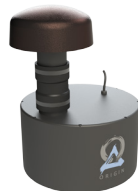

## Features

- **Unobtrusive Design**  
The camouflage finish blends perfectly into natural landscape environments.
- **Weather Resistant Materials**  
Backed by our lifetime warranty, all Landscape Series Satellite Speakers are built with weather-resistant materials to endure the harshest weather conditions.
- **Vast Sonic Dispersion**  
Each satellite speaker will provide even sound coverage of up to 250 ft<sup>2</sup>.
- **Flexible Installation**  
All Landscape speakers are switchable between 8ohm and multiple 70v taps.
- **Passive Radiator**  
Both of LS60 models feature a passive radiator on the bottom providing greater bass, which means a smoother transition to the subwoofer, while maintaining a sealed enclosure for weather resistance.

## Specifications

	LS44	LS64
<b>Width</b>	5.25" (134mm)	7" (179mm)
<b>Height</b>	8.75" (221mm)	10" (255mm)
<b>Depth</b>	8.25" (210mm)	11" (280mm)

<b>Model Number</b>	LS44	LS64
<b>Part Number</b>	OLS4400	OLS6600
<b>Tweeter Dome</b>	Titanium	Titanium
<b>Tweeter Diameter</b>	0.75" (20mm)	1" (25mm)
<b>Woofer Cone</b>	Injection molded polypropylene	Injection molded polypropylene
<b>Woofer Diameter</b>	4.5" (114mm)	6" (152mm)
<b>Frequency Response</b>	80Hz - 20KHz ±3dB	60Hz - 20KHz ±3dB
<b>Transformer</b>	70v or 8ohm	70v or 8ohm
<b>Wattage Taps</b>	30w, 15w, 7.5w, 3.75w, 8ohm	50w, 25w, 12.5w, 6.75w, 8ohm
<b>Enclosure</b>	PolyComposite, weather and UV resistant enclosure	

## Accessories

• Large Spike (LSLS)

• Small Spike (LSSS)

• Surface Mount (LSFM)

• Tree Mount (LSTM)

## Related Products

• 8" Subwoofer (OSUB8)

• 10" Subwoofer (SUB10)

• 12" Subwoofer (SUB12)

• Crown CDi Amplifiers

For all warranty information, please refer to the Origin Acoustics website.

Due to continuous product improvement, all features and specifications are subject to change without notice. Please check [www.originacoustics.com](http://www.originacoustics.com) for up-to-date product information.