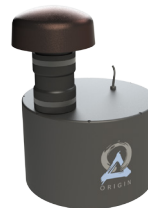

## Specifications

	LS44	LS64
<b>Width</b>	5.25" (134mm)	7" (179mm)
<b>Height</b>	8.75" (221mm)	10" (255mm)
<b>Depth</b>	8.25" (210mm)	11" (280mm)

<b>Model Number</b>	LS44	LS64
<b>Part Number</b>	OLS4400	OLS6600
<b>Tweeter Dome</b>	Titanium	Titanium
<b>Tweeter Diameter</b>	0.75" (20mm)	1" (25mm)
<b>Woofer Cone</b>	Injection molded polypropylene	Injection molded polypropylene
<b>Woofer Diameter</b>	4.5" (114mm)	6" (152mm)
<b>Frequency Response</b>	80Hz - 20KHz ±3dB	60Hz - 20KHz ±3dB
<b>Transformer</b>	70v or 8ohm	70v or 8ohm
<b>Wattage Taps</b>	30w, 15w, 7.5w, 3.75w, 8ohm	50w, 25w, 12.5w, 6.75w, 8ohm
<b>Enclosure</b>	PolyComposite, weather and UV resistant enclosure	

## Accessories

• Large Spike (LSLS)

• Small Spike (LSSS)

• Surface Mount (LSFM)

• Tree Mount (LSTM)

## Related Products

• 8" Subwoofer (OSUB8)

• 10" Subwoofer (SUB10)

• 12" Subwoofer (SUB12)

• Crown CDi Amplifiers

For all warranty information, please refer to the Origin Acoustics website.

Due to continuous product improvement, all features and specifications are subject to change without notice. Please check [www.originacoustics.com](http://www.originacoustics.com) for up-to-date product information.