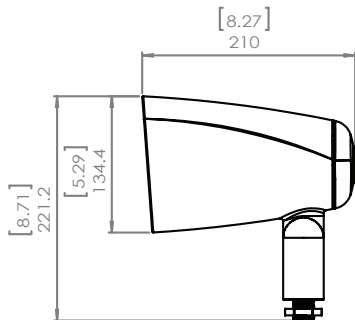

## Specifications

	LS44	LS64
<b>Width</b>	5.25" (134mm)	7" (179mm)
<b>Height</b>	8.75" (221mm)	10" (255mm)
<b>Depth</b>	8.25" (210mm)	11" (280mm)

<b>Model Number</b>	LS44	LS64
<b>Part Number</b>	OLS4400	OLS6600
<b>Tweeter Dome</b>	Titanium	Titanium
<b>Tweeter Diameter</b>	0.75" (20mm)	1" (25mm)
<b>Woofer Cone</b>	Injection molded polypropylene	Injection molded polypropylene
<b>Woofer Diameter</b>	4.5" (114mm)	6" (152mm)
<b>Frequency Response</b>	80Hz - 20KHz ±3dB	60Hz - 20KHz ±3dB
<b>Transformer</b>	70v or 8ohm	70v or 8ohm
<b>Wattage Taps</b>	30w, 15w, 7.5w, 3.75w, 8ohm	50w, 25w, 12.5w, 6.75w, 8ohm
<b>Enclosure</b>	PolyComposite, weather and UV resistant enclosure	