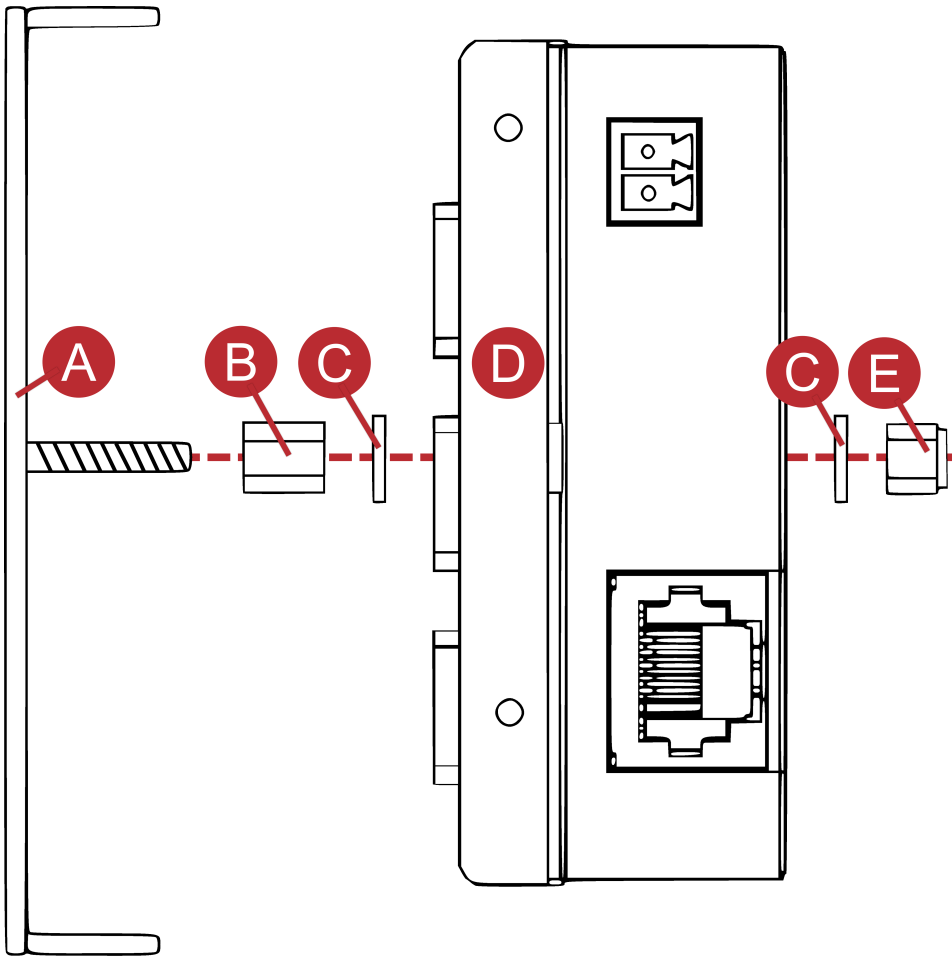

# 1T-RM-322-EU Installation Guide V1.00

Thank you for buying this rack mounting kit for the 1T-CL-322 control panel.

**A** 1T-RM-322 rack mounting kit for 1T-CL-322 control panel

**B** Spacer

**C** Washer

**D** 1T-CL-322 control panel (not included)

**E** M3 Nylock nut