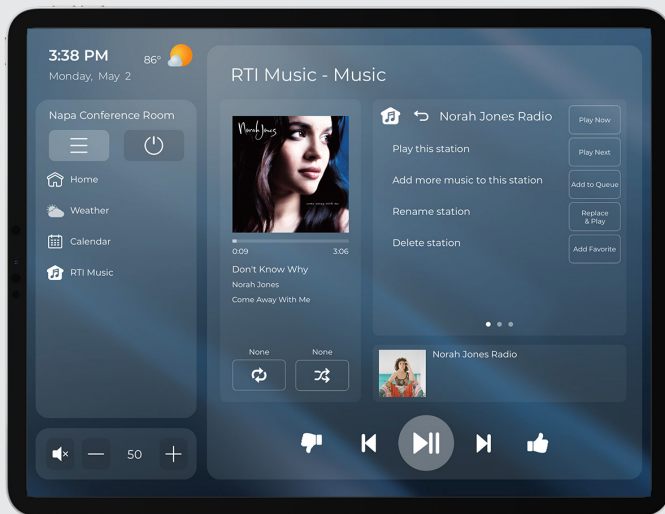

MS-3 Music Streamer

From the casual listener to the audiophile, streaming music is easier than ever with RTI Music and the MS-3 Music Streamer. Seamlessly deliver Hi-Res Audio (24bit/192kHz) into every room with a tap on a touch panel, remote or the RTI control app on your phone. Whether you are streaming music from your favorite platform or from your local NAS, the MS-3 will outperform your expectations.

RTI Music supports multiple independent sources and allows for three concurrent streams. Streaming sources include Pandora, Spotify, iHeart Radio, SiriusXM, SiriusXM for Business, SoundMachine, and TuneIn. The AirPlay interface enables streaming from Apple Music and Amazon music. The Music Queue features a play now, play later, and play soon options to build an on-the-fly song queue while the Favorites playlists integrates songs from multiple services and local devices. RTI Music and the MS-3 require an RTI processor for native control within the RTI control system.

RTI Music's Customizable User Interface

Key Features

- Multiple independent audio sources, three concurrent streams.
- Fully integrates with the RTI Integration Designer platform.
- Search through streaming services and local music with an integrated keyboard.
- Search, create, and edit playlist and queues on the fly with "Play Now", "Play Next", and "Play Soon".
- Allows end users the ability to create and add to Pandora stations from any RTI interface.
- Three analog stereo outputs (RCA).
- Supports Hi-Res Audio 24bit/192kHz.
- Supported audio formats: FLAC, MP3, AAC, ALAC, OGG Vorbis, WMA, MP4.
- Supports all major streaming services, including Pandora, Spotify, iHeart Radio, SiriusXM, SiriusXM for Business, SoundMachine, and TuneIn.
- Supports Apple AirPlay.
- Supports all RTI remotes, touch panels and keypads as well as iOS and Android smartphones and tablets.
- Easy setup with installation wizard.
- Remotely manage the clients' RTI Music services.
- Rack-Mount kit included.