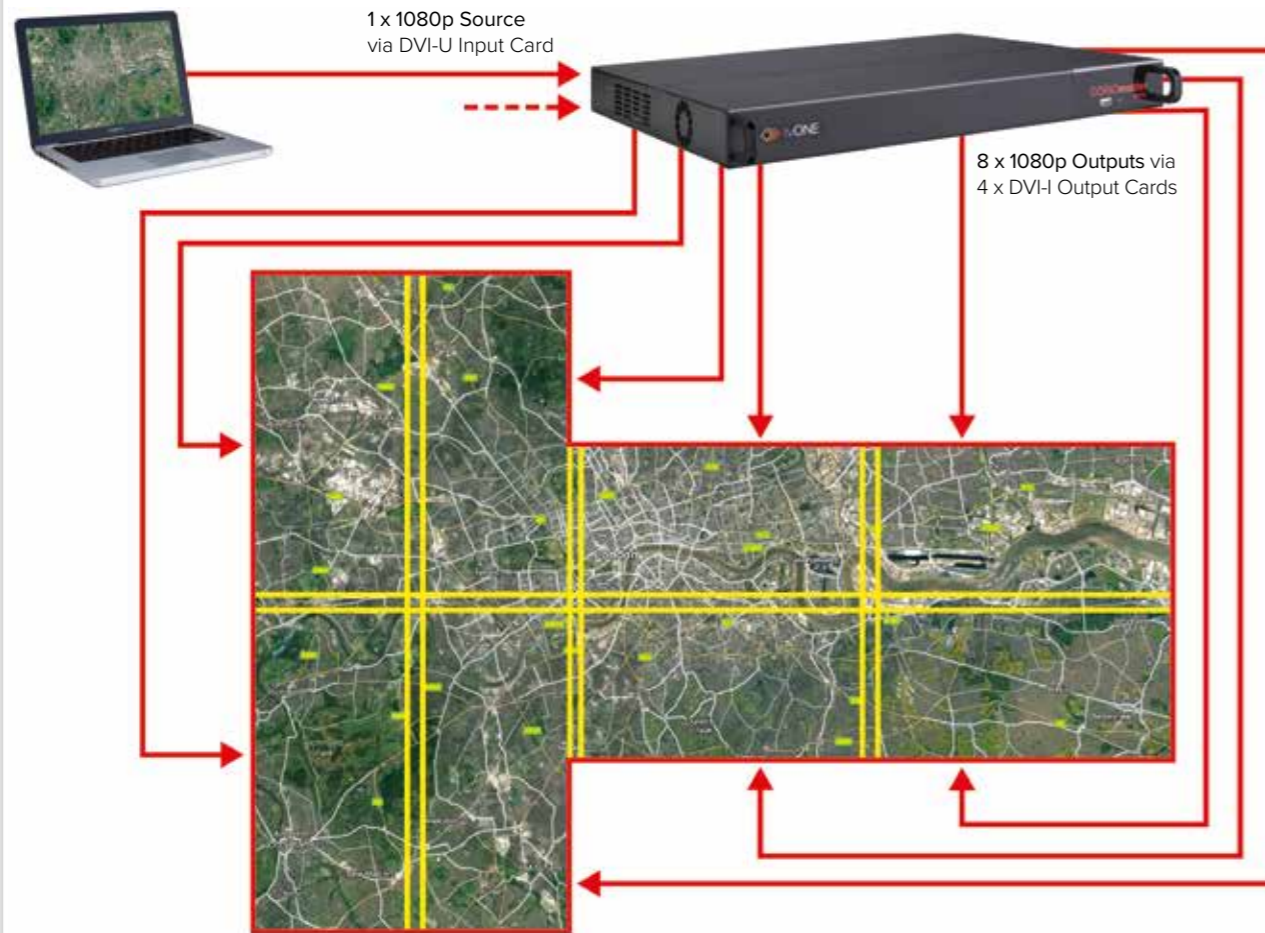

Exhibitions and Public Venues

Visual experiences capture the imagination of your audience. Go beyond a simple 2 x 2 wall to create a WOW factor using the range of CORIOmaster tools (edge blending, transitioning, and the option of multiple windows) together with the highest quality CORIO scaling. If you can imagine it, we can deliver it!

Application example

Client: New London Architecture
CORIOmaster mini projector edge blend with 1 universal DVI input module and 4 DVI-I output modules