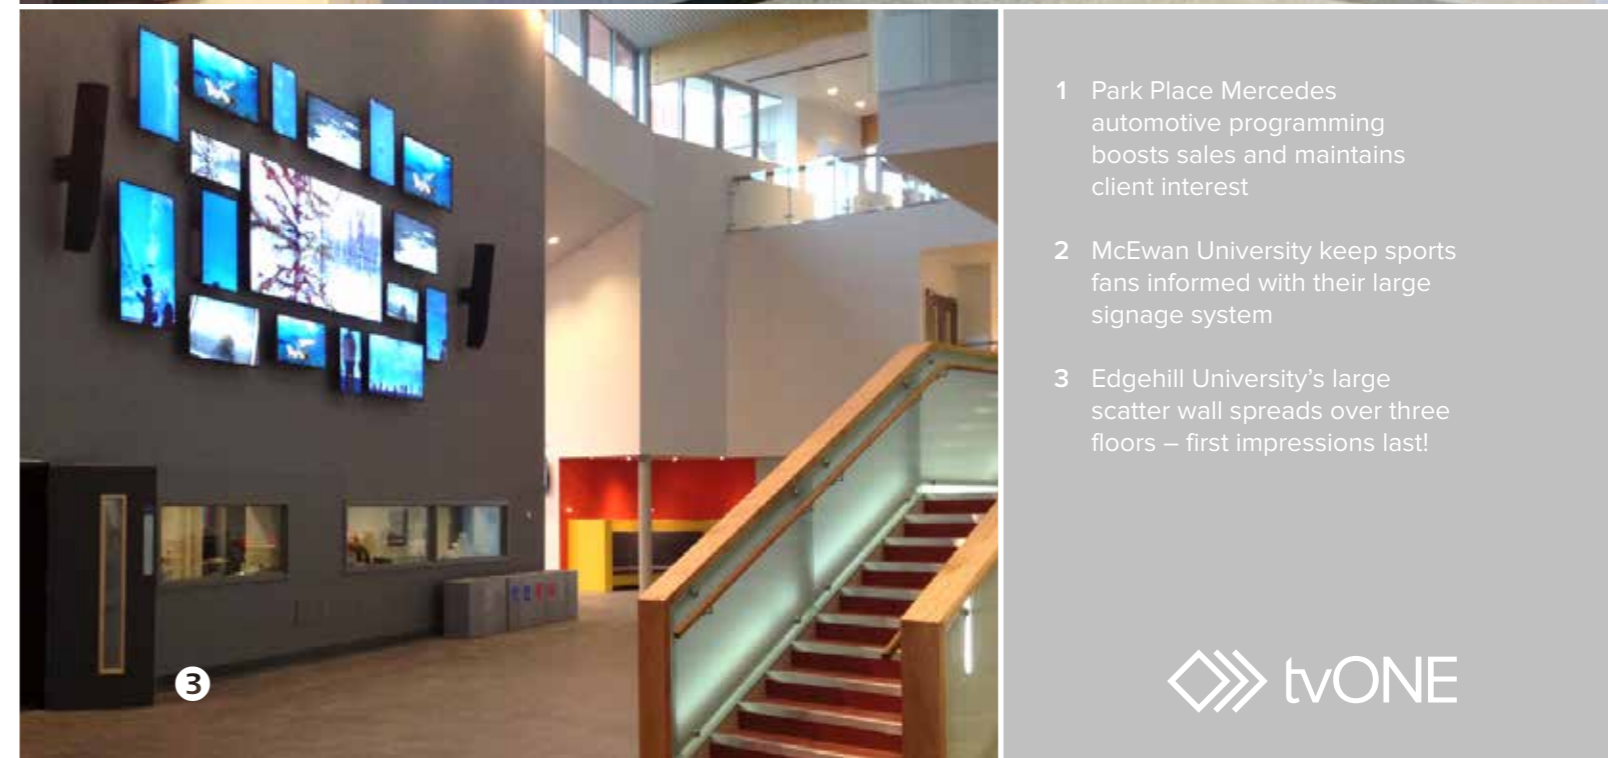

Application example

Client: CBS Atlanta
CORIOmaster with 1 x Universal DVI + 1 x 3G-SDI input modules and 5 DVI-I Output modules

- 1 KSL-TV easily rebrands their studio to maintain viewer interest with current events.
- 2 Kuwait videowall spans entire background of their flagship studio.
- 3 CBS Atlanta's on set design is a mix of powerful branding combined with a cityscape.
- 4 WCVB Boston displays an expansive cityscape in stunning quality.

Digital Signage

Don't limit yourself to landscape or portrait set-ups; instead, use a mix of displays at any angle, any size and with any bezel size. Use CORIOmaster to power your creativity using our image quality, real-time video transition and interactive control to ensure you are creating eye-catching experiences every time.

Application example

Client: Edgehill University, England
CORIOmaster with 8 universal DVI and 8 DVI-I Outputs

- 1 Park Place Mercedes automotive programming boosts sales and maintains client interest
- 2 McEwan University keep sports fans informed with their large signage system
- 3 Edgehill University's large scatter wall spreads over three floors – first impressions last!

Application example

Event: PLASA
CORIOmaster mini with 1 x DVI-U and 1 x 3G-SDI Input modules, plus 2 x HDBaseT and 1 x DVI-U Output modules.

1

2

- 1 Universal HD, IP, 3G-SDI and 4K inputs make events a dream. Display colorful, engaging presentations. Don't settle for lost quality in your hard work- show off your mastery and present your material with absolute excellence.
- 2 PLASA created an immersive conference using remote control cameras and PC's combined with windowing and eye catching transitions.