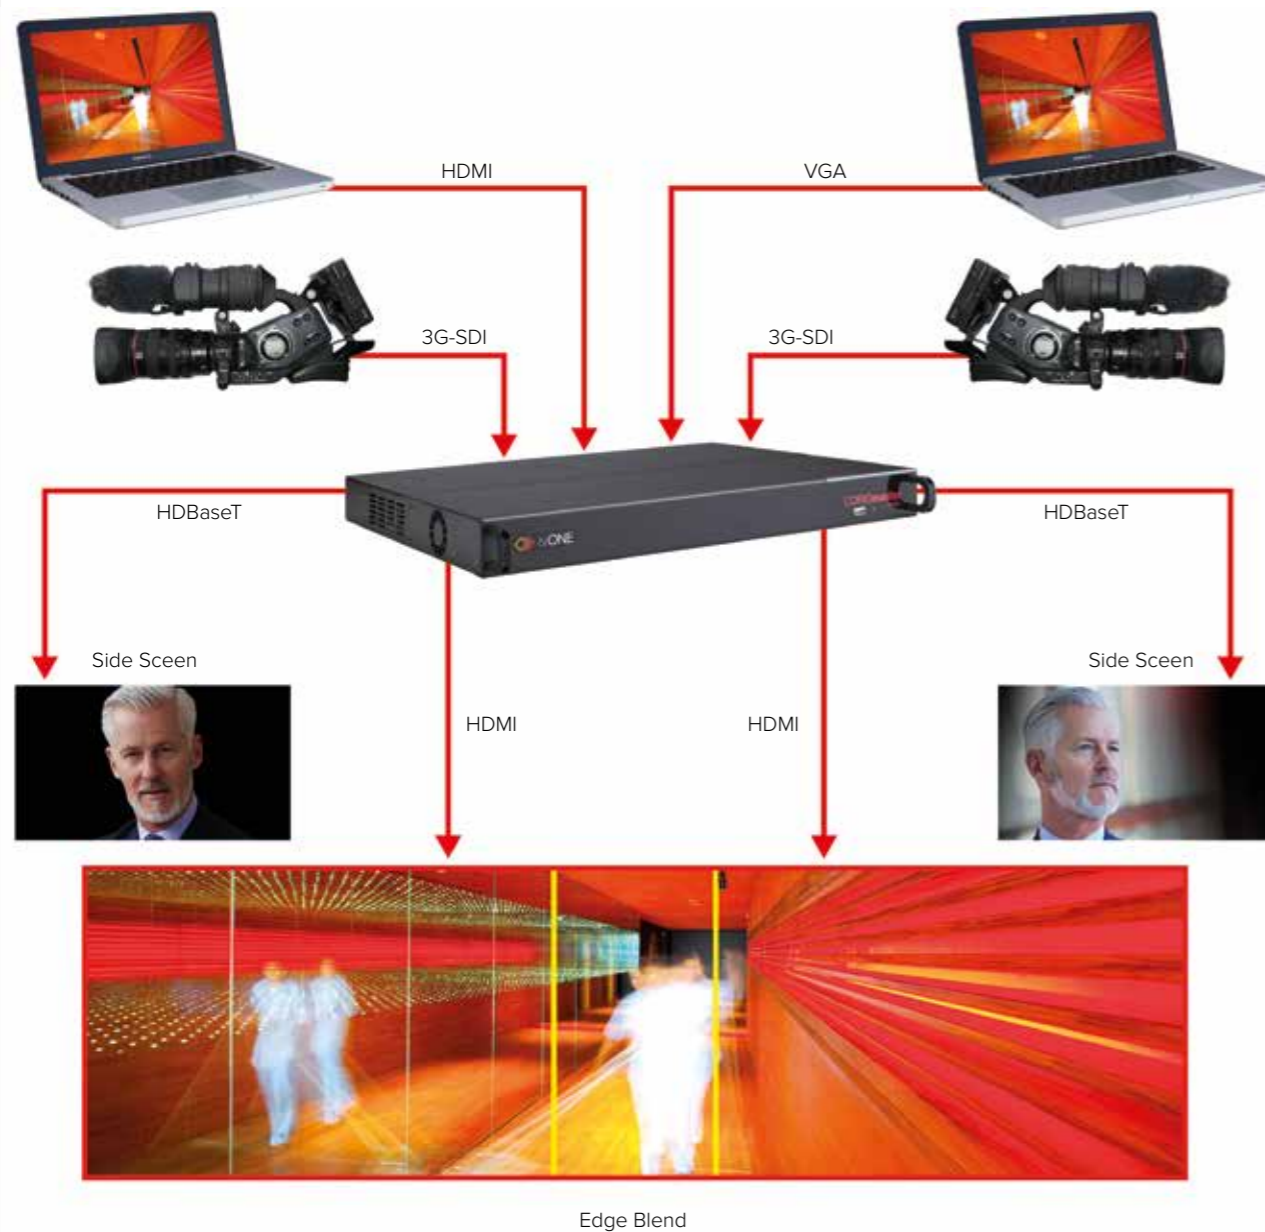

CORIOmaster is the first choice video processor for broadcasters around the globe due to its broadcast compatible inputs combined with stunning pixel accurate scaling, multi-windowing, eye-catching transitions, and 24/7 reliability. Add to this our easy-to-use design software, your set designers are equipped with a creative tool to make your news station stand out from the competition.

Digital Signage

Don't limit yourself to landscape or portrait set-ups; instead, use a mix of displays at any angle, any size and with any bezel size. Use CORIOmaster to power your creativity using our image quality, real-time video transition and interactive control to ensure you are creating eye-catching experiences every time.

With 4K and HD I/O modules, CORIOmaster can display multiple sources on your display area – use your pixels for impressive images and collaborative working environments.

Application example

Client: UAE Federal National Council, Abu Dhabi
CORIOmaster mini with 1 universal DVI Input module and 3 DVI-H Output modules

Application example

Event: PLASA
CORIOmaster mini with 1 x DVI-U and 1 x 3G-SDI Input modules, plus 2 x HDBaseT and 1 x DVI-U Output modules.

1

2

- 1 Universal HD, IP, 3G-SDI and 4K inputs make events a dream. Display colorful, engaging presentations. Don't settle for lost quality in your hard work- show off your mastery and present your material with absolute excellence.
- 2 PLASA created an immersive conference using remote control cameras and PC's combined with windowing and eye catching transitions.