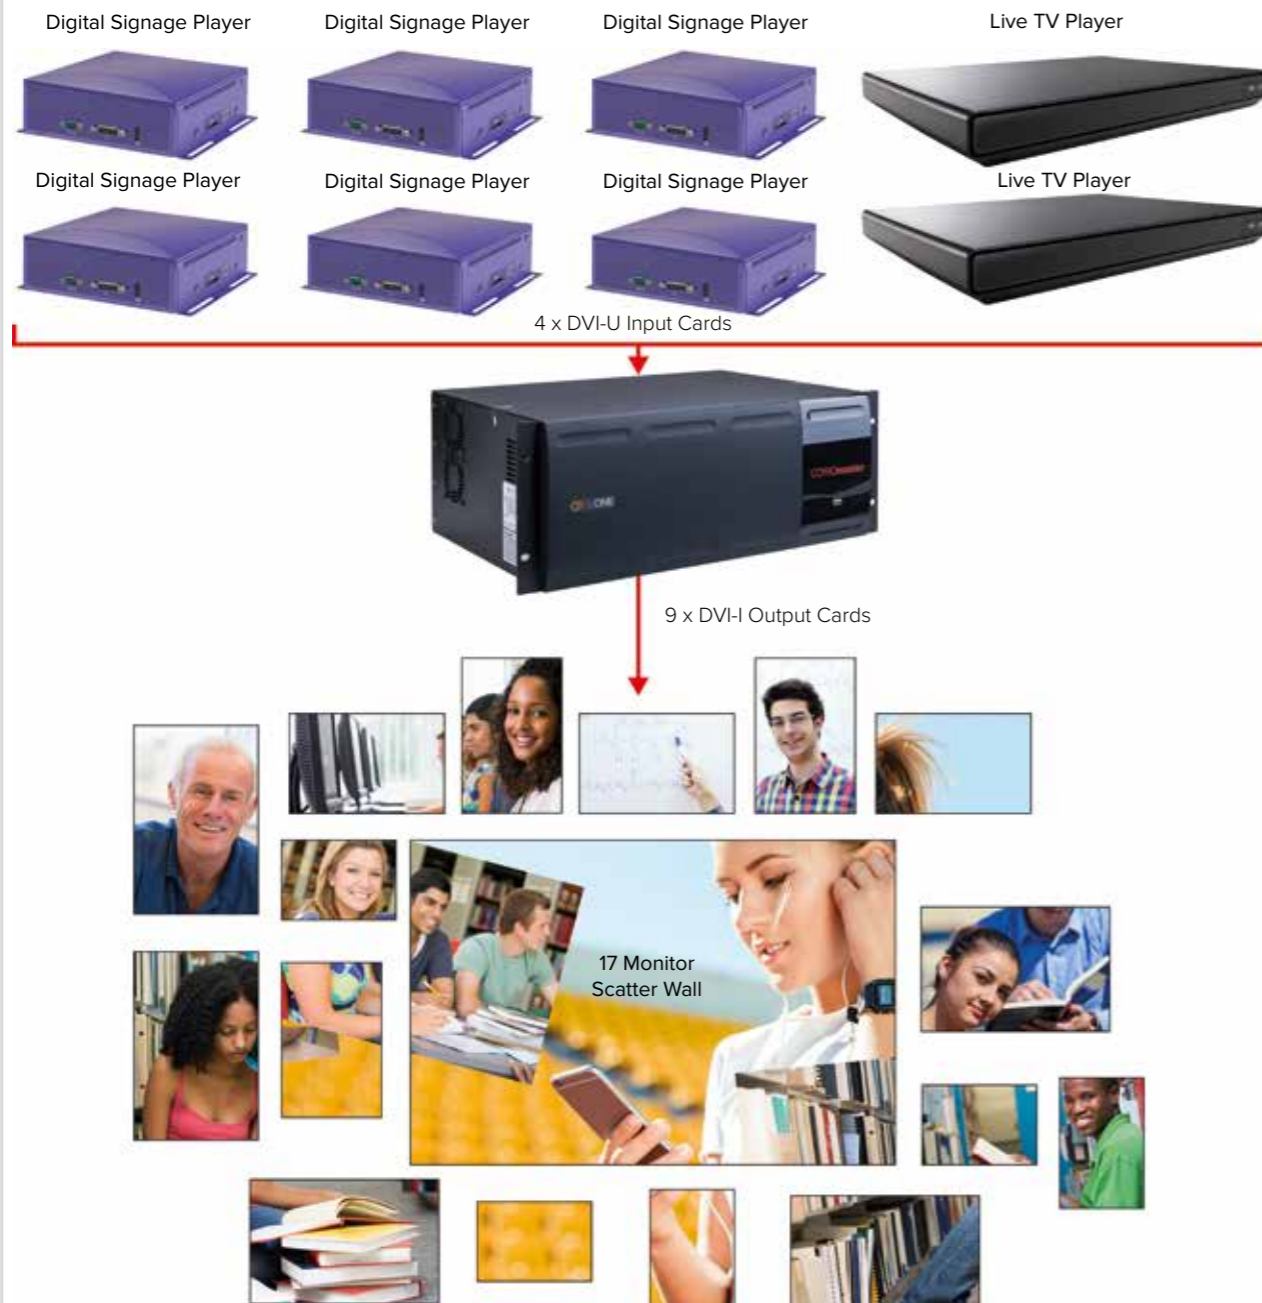

Digital Signage

Don't limit yourself to landscape or portrait set-ups; instead, use a mix of displays at any angle, any size and with any bezel size. Use CORIOmaster to power your creativity using our image quality, real-time video transition and interactive control to ensure you are creating eye-catching experiences every time.

Application example

Client: Edgehill University, England
CORIOmaster with 8 universal DVI and 8 DVI-I Outputs