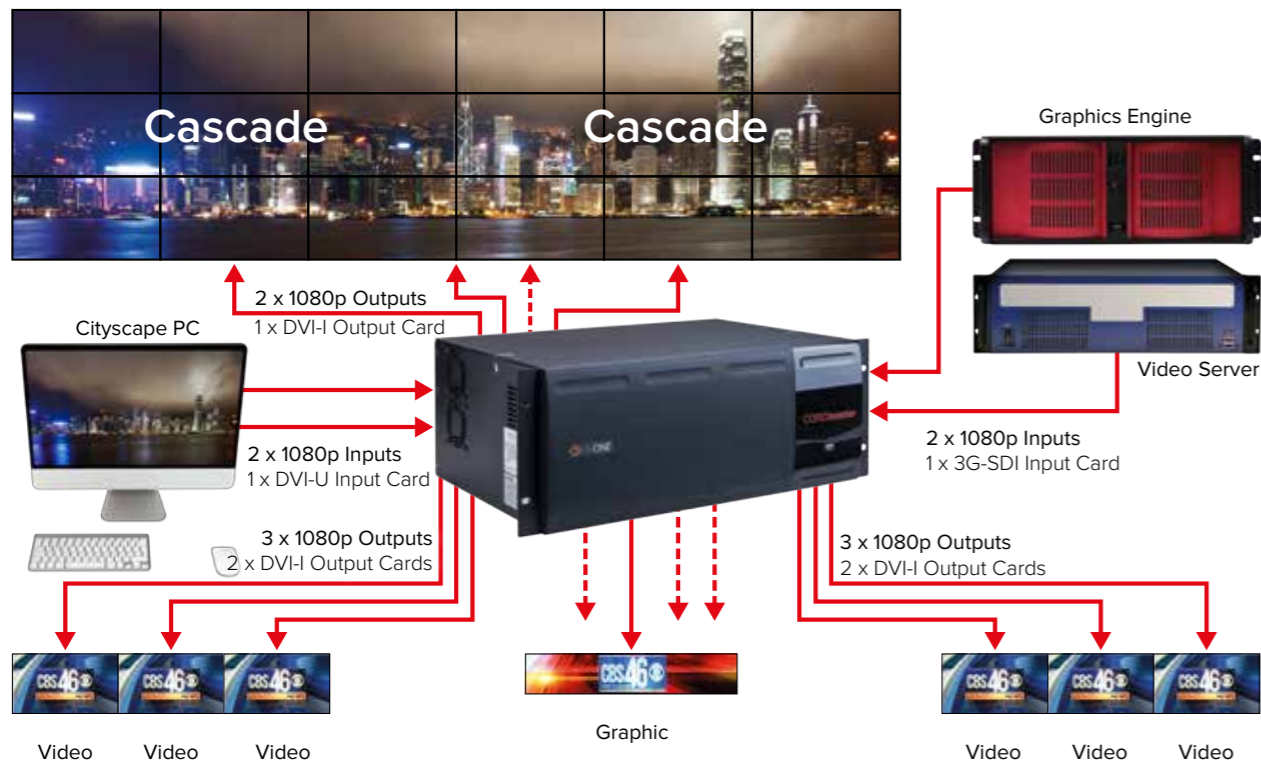

Broadcast Studio Set Design

CORIOmaster is the first choice video processor for broadcasters around the globe due to its broadcast compatible inputs combined with stunning pixel accurate scaling, multi-windowing, eye-catching transitions, and 24/7 reliability. Add to this our easy-to-use design software, your set designers are equipped with a creative tool to make your news station stand out from the competition.

Application example

Client: CBS Atlanta
CORIOmaster with 1 x Universal DVI + 1 x 3G-SDI input modules and 5 DVI-I Output modules