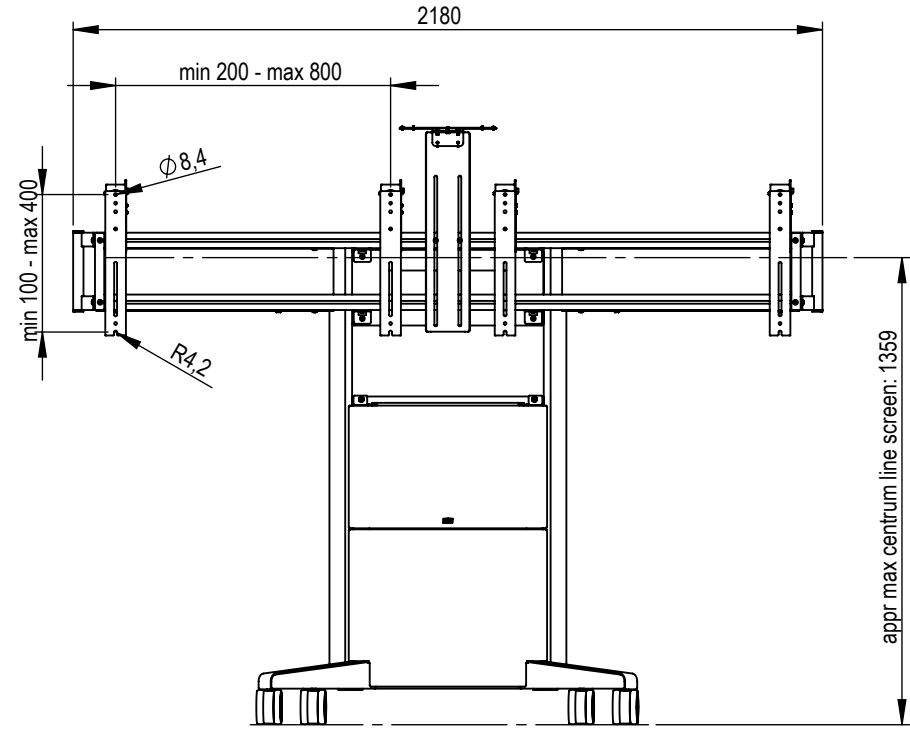

Technical drawing (mm)  
C5-31U0004-2-A-0 / SMS Presence Video Conference Mobile

Max screen width W in mm with Vesa:

- Vesa 800x400 W=1130
- Vesa 600x400 W=1330
- Vesa 400x400 W=1530
- Vesa 300x300 W=1630

Technical drawing (mm)  
C5-31U0006-2-A-0 / SMS Presence Video Conference Mobile 1650

Max screen width W in mm with Vesa:

- Vesa 800x400 W=1130
- Vesa 600x400 W=1330
- Vesa 400x400 W=1530
- Vesa 300x300 W=1630