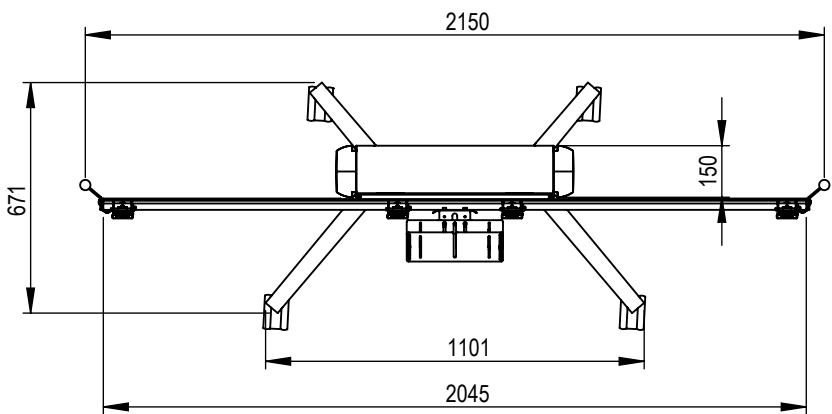

Technical drawing (mm)  
C5-31U0004-2-A-0 / SMS Presence Video Conference Mobile

Max screen width W in mm with Vesa:

- Vesa 800x400 W=1130
- Vesa 600x400 W=1330
- Vesa 400x400 W=1530
- Vesa 300x300 W=1630

Technical drawing (mm)  
C5-31U0006-2-A-0 / SMS Presence Video Conference Mobile 1650

Max screen width W in mm with Vesa:

- Vesa 800x400 W=1130
- Vesa 600x400 W=1330
- Vesa 400x400 W=1530
- Vesa 300x300 W=1630