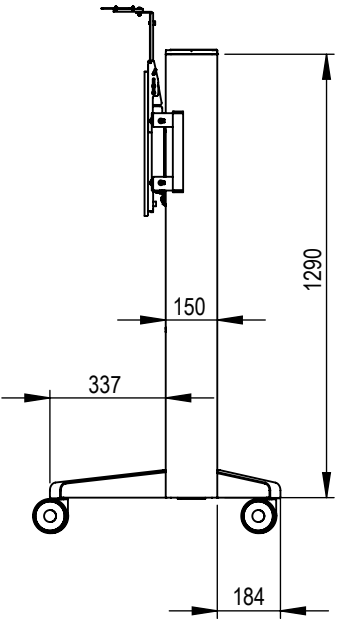

Technical drawing (mm)  
C5-31U0004-2-A-0 / SMS Presence Video Conference Mobile

Max screen width W in mm with Vesa:

- Vesa 800x400 W=1130
- Vesa 600x400 W=1330
- Vesa 400x400 W=1530
- Vesa 300x300 W=1630

Technical drawing (mm)  
C5-31U0006-2-A-0 / SMS Presence Video Conference Mobile 1650

Max screen width W in mm with Vesa:

- Vesa 800x400 W=1130
- Vesa 600x400 W=1330
- Vesa 400x400 W=1530
- Vesa 300x300 W=1630