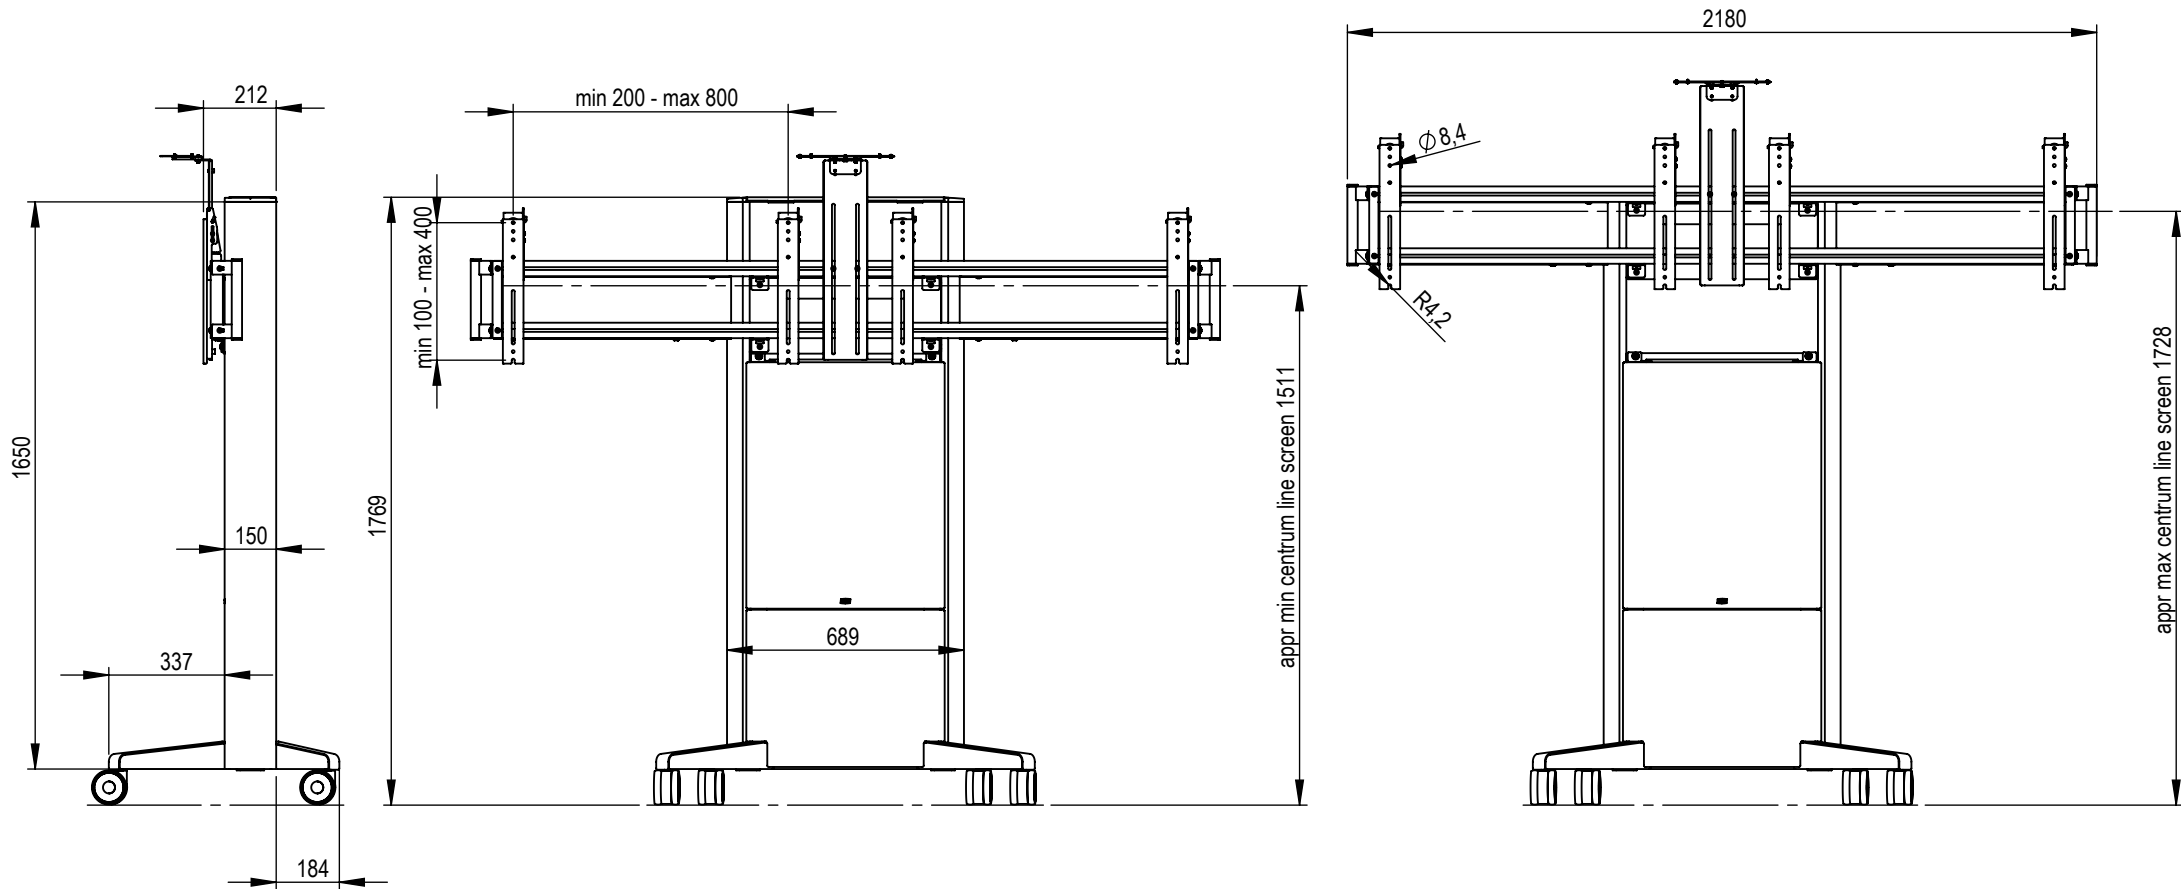

Technical drawing (mm)  
C5-31U0004-2-A-0 / SMS Presence Video Conference Mobile

Max screen width W in mm with Vesa:

- Vesa 800x400 W=1130
- Vesa 600x400 W=1330
- Vesa 400x400 W=1530
- Vesa 300x300 W=1630

Technical drawing (mm)  
C5-31U0006-2-A-0 / SMS Presence Video Conference Mobile 1650

Max screen width W in mm with Vesa:

- Vesa 800x400 W=1130
- Vesa 600x400 W=1330
- Vesa 400x400 W=1530
- Vesa 300x300 W=1630