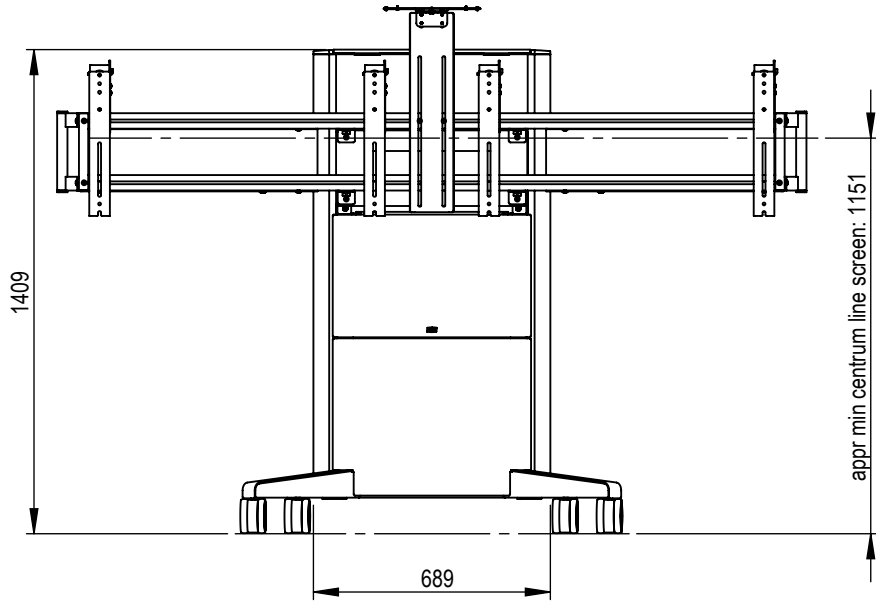

Technical drawing (mm)  
C5-31U0004-2-A-0 / SMS Presence Video Conference Mobile

Max screen width W in mm with Vesa:

- Vesa 800x400 W=1130
- Vesa 600x400 W=1330
- Vesa 400x400 W=1530
- Vesa 300x300 W=1630

Technical drawing (mm)  
C5-31U0006-2-A-0 / SMS Presence Video Conference Mobile 1650

Max screen width W in mm with Vesa:

- Vesa 800x400 W=1130
- Vesa 600x400 W=1330
- Vesa 400x400 W=1530
- Vesa 300x300 W=1630