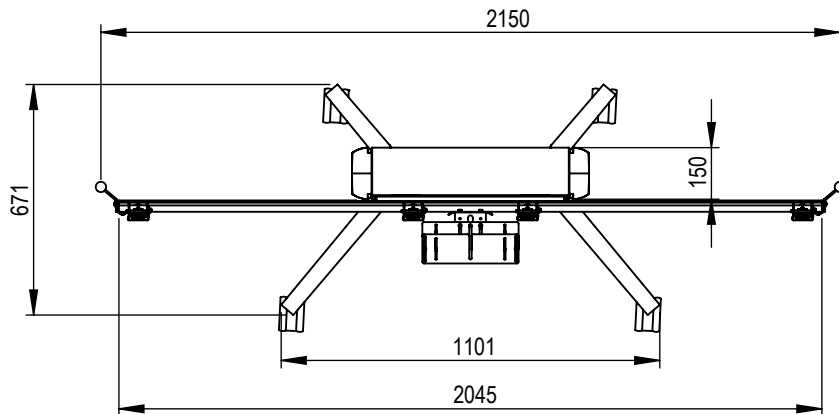

Technical drawing (mm)  
C5-31U0004-2-A-0 / SMS Presence Video Conference Mobile

Max screen width W in mm with Vesa:

- Vesa 800x400 W=1130
- Vesa 600x400 W=1330
- Vesa 400x400 W=1530
- Vesa 300x300 W=1630

Technical drawing (mm)  
C5-31U0006-2-A-0 / SMS Presence Video Conference Mobile 1650

Max screen width W in mm with Vesa:

- Vesa 800x400 W=1130
- Vesa 600x400 W=1330
- Vesa 400x400 W=1530
- Vesa 300x300 W=1630