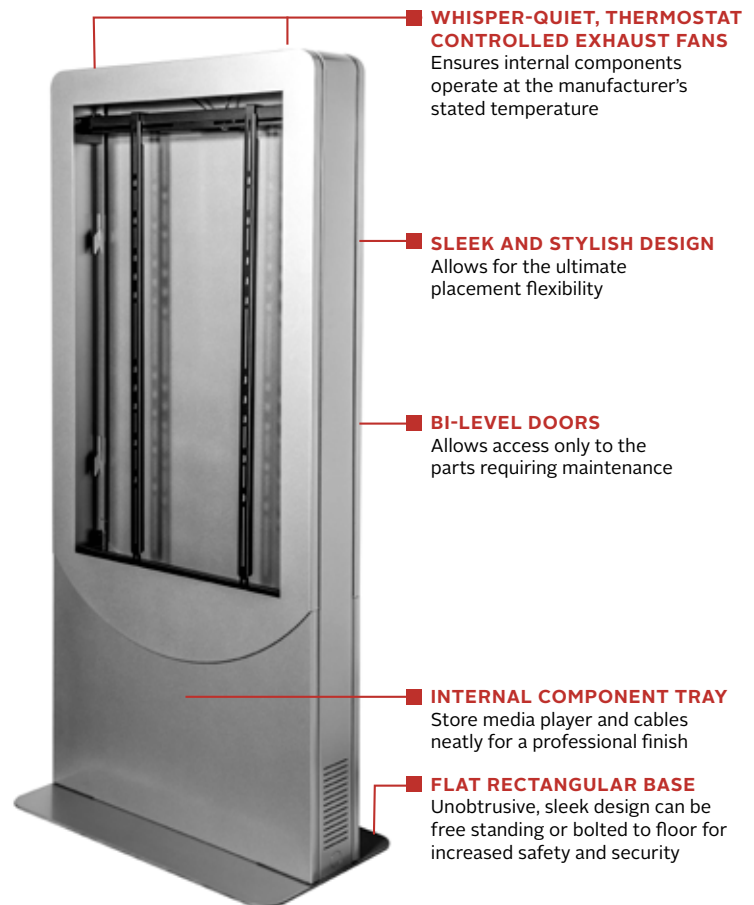

KIPC2546(-S)-EUK
 KIPC2547(-S)-EUK
 KIPC2548(-S)-EUK

 Display size
46", 47" or 48"

 Max load
125lb (56kg)

Portrait Kiosk

Fits most 46", 47" or 48" displays less than 4.00" (101mm) deep

Experience the elegance of Peerless-AV's new indoor Portrait Kiosk, designed to support the latest LED displays and touchscreen panels up to 4" deep. With a flat base that can be free standing or bolted to the ground, the kiosk allows for electric and data cable access, making it easy to install and maintain. Plus, the kiosk includes two whisper-quiet, thermostat-controlled exhaust fans to ensure the display and internal components are kept at an optimal temperature. To maintain a clean aesthetic, the kiosk offers an internal tray for media players and cables, as well as lift off, bi-level rear doors that provide direct access to parts requiring maintenance. For theft protection, the kiosk features keyed-alike cam locks specific to the kiosk. From entertaining to wayfinding, the new kiosk is an ideal solution for various indoor application settings, including corporate, retail, and hospitality.

This sleek, multi-media kiosk incorporates a robust feature set, while maintaining an elegant curved design.

Additional Features

- ✓ Designed with British steel, that provides stability, strength and corrosion-resistance for any indoor environment
- ✓ Internal micro-adjustments allow for quick positioning of display within the kiosk window for flush alignment
- ✓ Secured doors allow convenient access to the display, media player and other internal components for easy installation and maintenance
- ✓ High-performance, premium powder coat finish protects the unit and extends the product lifespan for years
- ✓ Stand-alone or fully integrated with display, audio components, media player and input components
- ✓ A wide range of custom aesthetic options also available; options include custom color finishes, vinyl logos, wraps, etc.