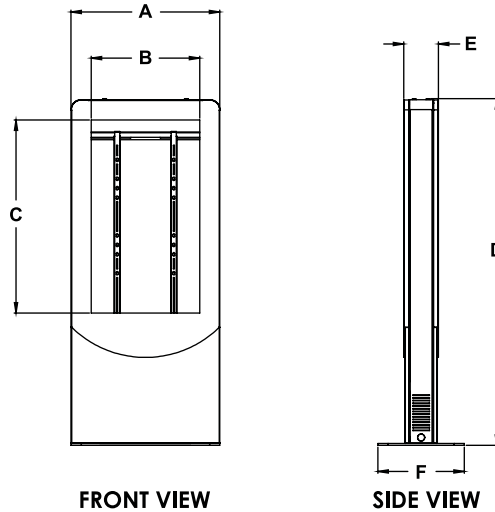

Product Specifications

	DIMENSIONS (W x H x D)	PRODUCT WEIGHT	LOAD CAPACITY	FINISH	AVAILABLE COLORS
KIPC2546(-S)-EUK KIPC2547(-S)-EUK KIPC2548(-S)-EUK	1.00" x 72.20" x 18.00" (787 x 1834 x 457mm)	KIPC2546(-S)-EUK: 169lb (76.7kg) KIPC2547(-S)-EUK: 168lb (76.2kg) KIPC2548(-S)-EUK: 168lb (76.2kg)	125lb (56kg)	Powder Coat	KIPC2546-EUK, KIPC2547-EUK, KIPC2548-EUK: Gloss Black KIPC2546-S-EUK, KIPC2547-S-EUK, KIPC2548-S-EUK: Silver

Package Specifications

	PACKAGE SIZE (W x H x D)	PACKAGE SHIP WEIGHT	PACKAGE UPC CODE	PACKAGE CONTENTS	UNITS IN PACKAGE
KIPC2546(-S)-EUK KIPC2547(-S)-EUK KIPC2548(-S)-EUK	38.00" x 79.00" x 27.00" (965 x 2007 x 685mm)	KIPC2546(-S)-EUK 209lb (95kg) KIPC2547(-S)-EUK 208lb (94kg) KIPC2548(-S)-EUK 208lb (94kg)	KIPC2546-EUK: 735029315858 KIPC2547-EUK: 735029315872 KIPC2548-EUK: 735029315896 KIPC2546-S-EUK: 735029315865 KIPC2547-S-EUK: 735029315889 KIPC2548-S-EUK: 735029315902	Kiosk Enclosure, Display Mount, Installation Instructions and Mounting Hardware	1

Accessories

CL-SCG200: Screen Cleaning Gel
DEB-HD10: 32' (10m) High Speed HDMI® Cables with Ethernet

Contact Peerless-AV Customer Care for more information at info@peerless-av.com or 800.865.2112

All dimensions = inch (mm)

MODEL NO.	DIMENSION "A"	DIMENSION "B"	DIMENSION "C"	DIMENSION "D"	DIMENSION "E"	DIMENSION "F"
KIPC2546-EUK	31.00" (787mm)	22.61" (547mm)	40.20" (1021mm)	72.24" (1835mm)	7.20" (183mm)	18.00" (457mm)
KIPC2547-EUK	31.00" (787mm)	23.10" (587mm)	41.07" (1043mm)	72.24" (1835mm)	7.20" (183mm)	18.00" (457mm)
KIPC2548-EUK	31.00" (787mm)	23.57" (599mm)	41.96" (1066mm)	72.24" (1835mm)	7.20" (183mm)	18.00" (457mm)

Architect Specifications

The Portrait Kiosk shall be a Peerless-AV model KIPC2546(-S)-EUK, KIPC2547(-S)-EUK or KIPC2548(-S)-EUK and shall be located where indicated on the plans. Assembly and installation shall be done according to instructions provided by the manufacturer.

Visit peerless-av.com to see the complete line of AV solutions from Peerless-AV, including outdoor displays, wireless, kiosks, digital audio, display mounts, projector mounts, carts/stands, and a full assortment of accessories.

Peerless-AV
2300 White Oak Circle
Aurora, IL 60502 USA

(800) 865-2112
(630) 375-5100
Fax: (800) 359-6500

Peerless-AV Europe
Unit 3 Watford Interchange
Colonial Way, Watford
Herts, WD24 4WP
United Kingdom
+44 (0) 1923 200100
Fax: +44 (0) 1923 200101

Peerless-AV de México
Ave de las Industrias 413
Parque Industrial Escobedo
Escobedo, N.L.,
Mexico 66050
+52 (81) 8384-8300
Fax: +52 (81) 8384-8360

peerless-AV®