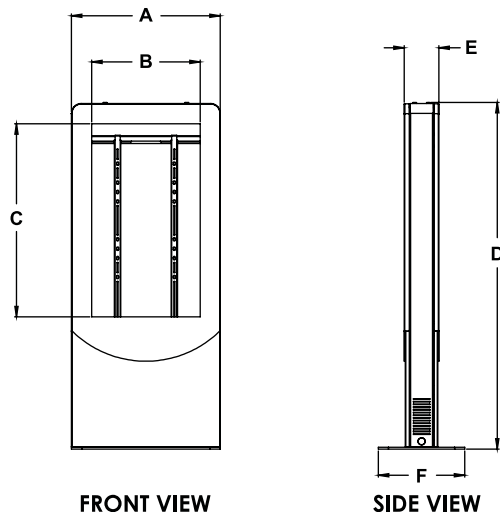

Product Specifications

	DIMENSIONS (W x H x D)	PRODUCT WEIGHT	LOAD CAPACITY	FINISH	AVAILABLE COLORS
KIPC2540(-S)-EUK KIPC2542(-S)-EUK KIPC2543(-S)-EUK	28.00" x 72.20" x 18.00" (711 x 1834 x 457mm)	KIPC2540(-S)-EUK:161lb (73kg) KIPC2542(-S)-EUK:160lb (72kg) KIPC2543(-S)-EUK:159lb (72kg)	125lb (56kg)	Powder Coat	KIPC2540-EUK, KIPC2542-EUK, KIPC2543-EUK: Gloss Black KIPC2540-S-EUK, KIPC2542-S-EUK, KIPC2543-S-EUK: Silver

Package Specifications

	PACKAGE SIZE (W x H x D)	PACKAGE SHIP WEIGHT	PACKAGE UPC CODE	PACKAGE CONTENTS	UNITS IN PACKAGE
KIPC2540(-S)-EUK KIPC2542(-S)-EUK KIPC2543(-S)-EUK	38.00" x 79.00" x 27.00" (965 x 2007 x 685mm)	KIPC2540(-S)-EUK: 201lb (91kg) KIPC2542(-S)-EUK: 200lb (91kg) KIPC2543(-S)-EUK: 199lb (90kg)	KIPC2540-EUK:735029315803 KIPC2542-EUK: 735029315827 KIPC2543-EUK: 735029315834 KIPC2540-S-EUK: 735029315810 KIPC2542-S-EUK: 735029315261 KIPC2543-S-EUK: 735029315841	Kiosk Enclosure, Display Mount, Installation Instructions and Mounting Hardware	1

Accessories

CL-SCG200: Screen Cleaning Gel

DEB-HD10: 32' (10m) High Speed HDMI® Cables with Ethernet

Contact Peerless-AV Customer Care for more information at info@peerless-av.com or 800.865.2112

All dimensions = inch (mm)

MODEL NO.	DIMENSION "A"	DIMENSION "B"	DIMENSION "C"	DIMENSION "D"	DIMENSION "E"	DIMENSION "F"
KIPC2540-EUK	28.00" (711mm)	19.67" (500mm)	34.97" (888mm)	72.24" (1835mm)	7.14" (181mm)	18.00" (457mm)
KIPC2542-EUK	28.00" (711mm)	20.65" (525mm)	36.72" (933mm)	72.24" (1835mm)	7.14" (181mm)	18.00" (457mm)
KIPC2543-EUK	28.00" (711mm)	21.13" (537mm)	37.59" (955mm)	72.24" (1835mm)	7.14" (181mm)	18.00" (457mm)

Architect Specifications

The Portrait Kiosk shall be a Peerless-AV model KIPC2540(-S)-EUK, KIPC2542(-S)-EUK or KIPC2543(-S)-EUK and shall be located where indicated on the plans. Assembly and installation shall be done according to instructions provided by the manufacturer.

Visit peerless-av.com to see the complete line of AV solutions from Peerless-AV, including outdoor displays, wireless, kiosks, digital audio, display mounts, projector mounts, carts/stands, and a full assortment of accessories.

Peerless-AV
2300 White Oak Circle
Aurora, IL 60502 USA

(800) 865-2112
(630) 375-5100
Fax: (800) 359-6500

Peerless-AV Europe
Unit 3 Watford Interchange
Colonial Way, Watford
Herts, WD24 4WP
United Kingdom
+44 (0) 1923 200100
Fax: +44 (0) 1923 200101

Peerless-AV de México
Ave de las Industrias 413
Parque Industrial Escobedo
Escobedo, N.L.,
Mexico 66050
+52 (81) 8384-8300
Fax: +52 (81) 8384-8360