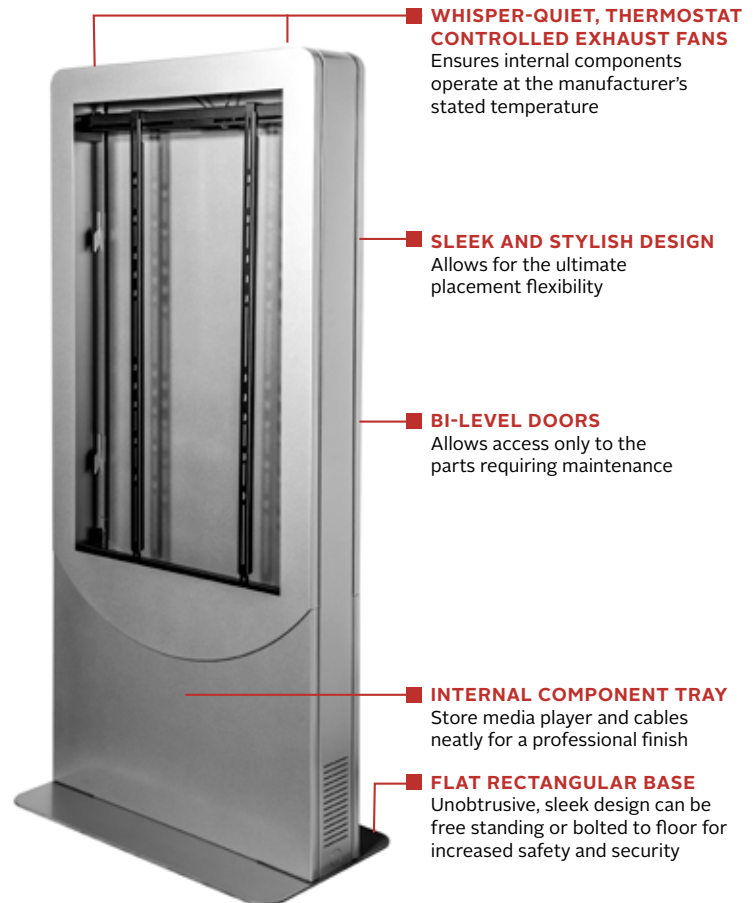

KIPC2540(-S)-EUK
 KIPC2542(-S)-EUK
 KIPC2543(-S)-EUK

 Display size
40", 42" or 43"

 Max load
125lb (56kg)

Portrait Kiosk

Fits most 40", 42" or 43" displays less than 4.00" (101mm) deep

Experience the elegance of Peerless-AV's new indoor Portrait Kiosk, designed to support the latest LED displays and touchscreen panels up to 4" deep. With a flat base that can be free standing or bolted to the ground, the kiosk allows for electric and data cable access, making it easy to install and maintain. Plus, the kiosk includes two whisper-quiet, thermostat-controlled exhaust fans to ensure the display and internal components are kept at an optimal temperature. To maintain a clean aesthetic, the kiosk offers an internal tray for media players and cables, as well as lift off, bi-level rear doors that provide direct access to parts requiring maintenance. For theft protection, the kiosk features keyed-alike cam locks specific to the kiosk. From entertaining to wayfinding, the new kiosk is an ideal solution for various indoor application settings, including corporate, retail, and hospitality.

This sleek, multi-media kiosk incorporates a robust feature set, while maintaining an elegant curved design.

Additional Features

- ✓ Designed with British steel, that provides stability, strength and corrosion-resistance for any indoor environment
- ✓ Internal micro-adjustments allow for quick positioning of display within the kiosk window for flush alignment
- ✓ Secured doors allow convenient access to the display, media player and other internal components for easy installation and maintenance
- ✓ High-performance, premium powder coat finish protects the unit and extends the product lifespan for years
- ✓ Stand-alone or fully integrated with display, audio components, media player and input components
- ✓ A wide range of custom aesthetic options also available; options include custom color finishes, vinyl logos, wraps, etc.