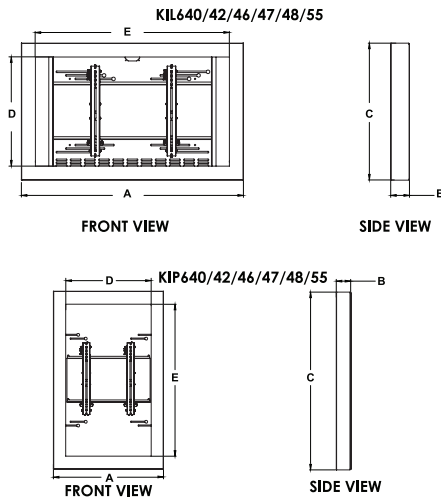

Package Specifications

	PACKAGE SIZE (W x H x D)	PACKAGE SHIP WEIGHT	PACKAGE UPC CODE	PACKAGE CONTENTS	UNITS IN PACKAGE
KIL640/642 models	1270 x 914 x 203mm (50.00" x 36.00" x 8.00")	29kg (65.6lb)	KIL640: 735029296904	Kiosk with display mounting hardware	1
KIP640/642 models		32kg (72.6lb)	KIP640: 735029296959		
KIL646/647/648 models	1371 x 990 x 203mm (54.00" x 39.00" x 8.00")	32kg (71.8lb)	KIL642: 735029297444		
KIP646/647/648 models		35kg (77.8lb)	KIP642: 735029297451		
KIL655 models	1574 x 1092 x 203mm (62.00" x 43.00" x 8.00")	38kg (85.5lb)	KIL642-S: 735029297437		
KIP655 models		40kg (89.5lb)	KIP642-S: 735029296911		
			KIL646-S: 735029296973		
			KIL647: 735029296928		
			KIL647-S: 735029296980		
			KIL648: 735029307662		
			KIL648-S: 735029307891		
			KIL655: 735029308072		
			KIP655-S: 735029308089		

Accessories

ACC415:	4-pack Metal Stud Fastener Kit
CL-SCG200:	Screen Cleaning Gel
DEB-HD10:	32' (10m) High Speed HDMI® Cables with Ethernet

All dimensions = mm (Inch)

MODEL NO.	DIMENSION "A"	DIMENSION "B"	DIMENSION "C"	DIMENSION "D"	DIMENSION "E"
KIL640-EUK	1105mm (43.50")	101mm (3.97")	686mm (27.00")	500mm (19.67")	888mm (34.97")
KIL642-EUK	1105mm (43.50")	101mm (3.97")	686mm (27.00")	525mm (20.65")	933mm (36.72")
KIL646-EUK	1219mm (48.00")	101mm (3.97")	737mm (29.00")	574mm (22.61")	1021mm (40.20")
KIL647-EUK	1219mm (48.00")	101mm (3.97")	737mm (29.00")	587mm (23.10")	1043mm (41.07")
KIL648-EUK	1219mm (48.00")	101mm (3.97")	737mm (29.00")	599mm (23.59")	1065mm (41.94")
KIL655-EUK	1422mm (56.00")	101mm (3.97")	866mm (34.01")	686mm (27.03")	1220mm (48.05")
MODEL NO.	DIMENSION "A"	DIMENSION "B"	DIMENSION "C"	DIMENSION "D"	DIMENSION "E"
KIP640-EUK	686mm (27.00")	101mm (3.97")	1105mm (43.50")	500mm (19.67")	888mm (34.97")
KIP642-EUK	686mm (27.00")	101mm (3.97")	1105mm (43.50")	525mm (20.65")	933mm (36.72")
KIP646-EUK	737mm (29.00")	101mm (3.97")	1219mm (48.00")	574mm (22.61")	1021mm (40.20")
KIP647-EUK	737mm (29.00")	101mm (3.97")	1219mm (48.00")	587mm (23.10")	1043mm (41.07")
KIP648-EUK	737mm (29.00")	101mm (3.97")	1219mm (48.00")	599mm (23.59")	1065mm (41.94")
KIP655-EUK	866mm (34.01")	101mm (3.97")	1422mm (56.00")	686mm (27.03")	1220mm (48.05")

Architect Specifications

The Wall Kiosk Enclosure shall be a Peerless-AV model KIL/KIP640(-S), 642(-S), 646(-S), 647(-S), 648(-S) or 655(-S) and shall be located where indicated on the plans. Assembly and installation shall be done according to instructions provided by the manufacturer.

Visit peerless-av.com to see the complete line of AV solutions from Peerless-AV, including outdoor displays, wireless, kiosks, digital audio, display mounts, projector mounts, carts/stands, and a full assortment of accessories.

Peerless-AV
2300 White Oak Circle
Aurora, IL 60502 USA

(800) 865-2112
(630) 375-5100
Fax: (800) 359-6500

Peerless-AV Europe
Unit 3 Watford Interchange
Colonial Way, Watford
Herts, WD24 4WP
United Kingdom
+44 (0) 1923 200100
Fax: +44 (0) 1923 200101

Peerless-AV de México
Ave de las Industrias 413
Parque Industrial Escobedo
Escobedo, N.L.,
Mexico 66050
+52 (81) 8384-8300
Fax: +52 (81) 8384-8360