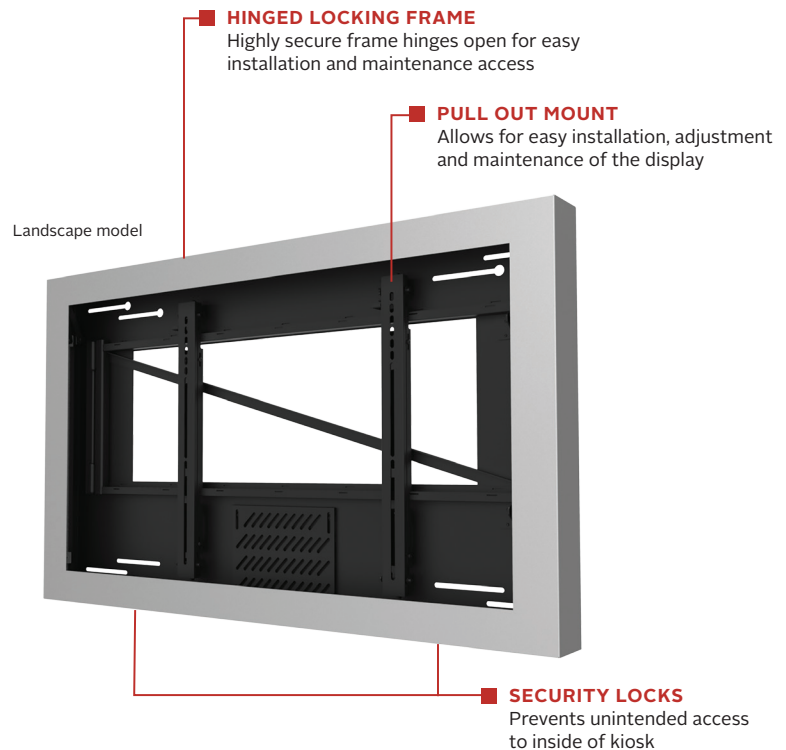

KIL640/642/646/647/648/655 -EUK
KIP640/642/646/647/648/655 -EUK

Display size
**40", 42", 46",
47", 48" or 55"**

Max load
34kg (75lb)

Wall Kiosk Enclosure

Fits 40", 42", 46", 47", 48" and 55" Displays up to 50mm (2") Thick

Whether transforming a letter board into an interactive directory or making a movie poster come to life, Peerless-AV's wall kiosks create engaging digital solutions for portrait or landscape oriented applications. These wall kiosks accommodate most ultra-thin displays while providing room for media players, fans, and other electronic equipment to create an impressive interactive solution.

**Displaying digital signage content
has never been easier!**

Additional Features

- Eight way tool-less adjustment to quickly position display in kiosk window for flush alignment
- Accommodates displays 50mm (2.00") thick to accentuate the slim kiosk design
- VESA® 200 x 200 up to 400 x 600mm compatible
- Thermostat controlled circulation fans ensure proper airflow within the kiosk
- Low profile design extends 3.97" (101mm) away from the wall
- Hinged top frame offers easy access to the display and other internal components for easy maintenance and enhanced security
- Supports wide range of aesthetic options including glass/acrylic, multiple colors, vinyl wraps, etc. to best match environment or promote brand strategy
- Pre-assembled to simplify installation of the entire solution
- Custom sizes available for smaller and larger displays