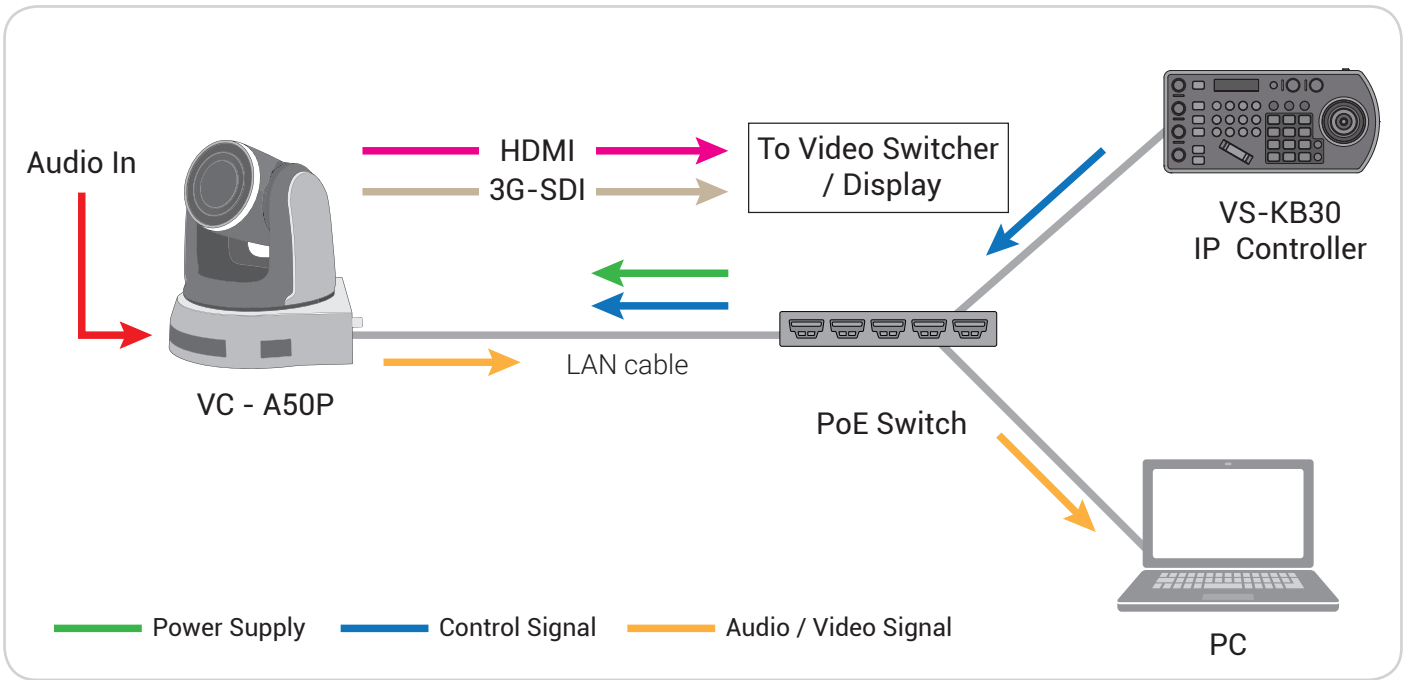

VS-KB30 Compact Camera Controller

LumensTM
Brilliance by Design

The VS-KB30 joystick is able to control PTZ cameras. This accessory is suitable for easy operation and different camera adjustments with Sony VISCA protocol, Pelco P&D, VISCA Over IP, and ONVIF. With its auto backlight keypad display, the VS-KB30 is suitable for different environments.

Key Features

- Joystick for Pan / Tilt / Zoom
- Easy operation of versatile camera adjustments
- The RS-232C / RS-422 x2 / Ethernet communication interfaces allow long-distance communication
- High brightness LCD display
- Auto backlight keypad
- Protocol by VISCA, Pelco P&D, VISCA Over IP, ONVIF
- PoE
- Up to 255 Camera Addresses & Zoom control
- Hot key: Shutter, Iris, Gain, Focus, Speed, Zoom, and 6 user-assignable keys

More Details

Comm. Interface	RS-232, RS-422 x2 , Ethernet
Display	LCD
Joystick	4-axis (Pan / Tilt / Zoom)
Speed Control	x2 (2 Knobs)
Zoom Control	x1 (Zoom Seesaw Lever)
Gain Control	R / B Gain (2 Knobs)
Assign Button	x6
Keypad with backlight	Yes
Protocol	VISCA, Pelco P&D, VISCA Over IP, ONVIF
Baud Rate	2400, 4800, 9600, 19200, 38400 bps
Camera Address	1~255
Preset	255
Power	DC12V / PoE
Power Consumption	8W
Dimensions	278 x 132 x 99.5 mm
Weight	1 kg

Single Camera Connection

Multi-Camera Connection