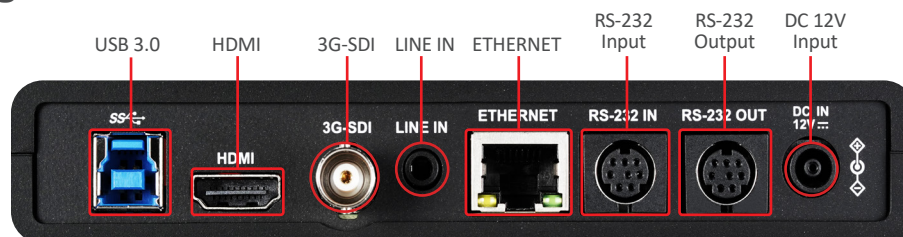

I/O Connections

Lumens®

Lumens Integration, Inc.
4116 Clipper Court
Fremont, CA, 94538
Phone: +1-866-600-0988
Fax: +1-510-252-1389

Lumens Europe
De Nayerstraat 17 9470
Denderleeuw Belgium
Phone : +32-473-58-38-95
Fax : +32-2-452-76-00

www.MyLumens.com