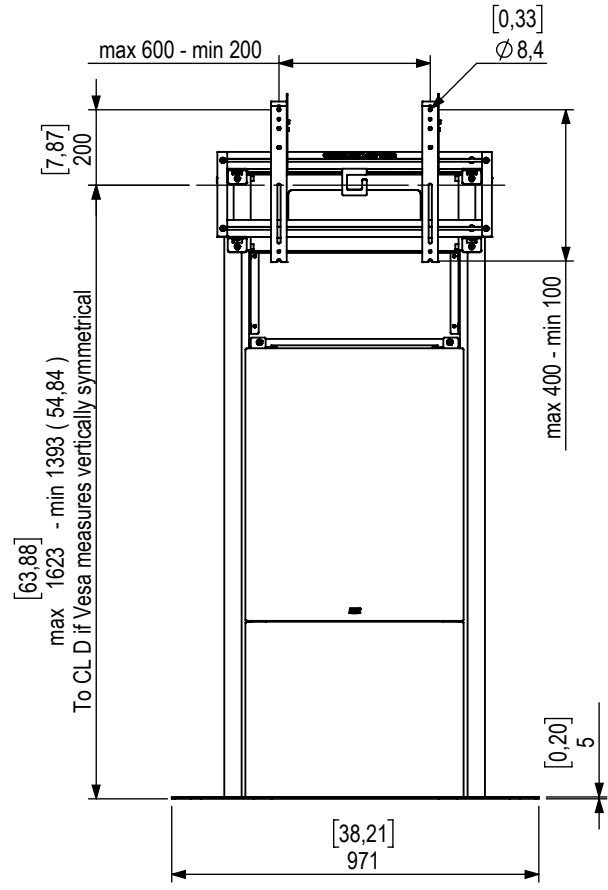

**Technical drawing (mm/inch)**  
 K05-120-2 / K05-120-6 SMS Presence Floor 600x400 1650 ( Scale 1:20 )

CL D - Centrum Line Display