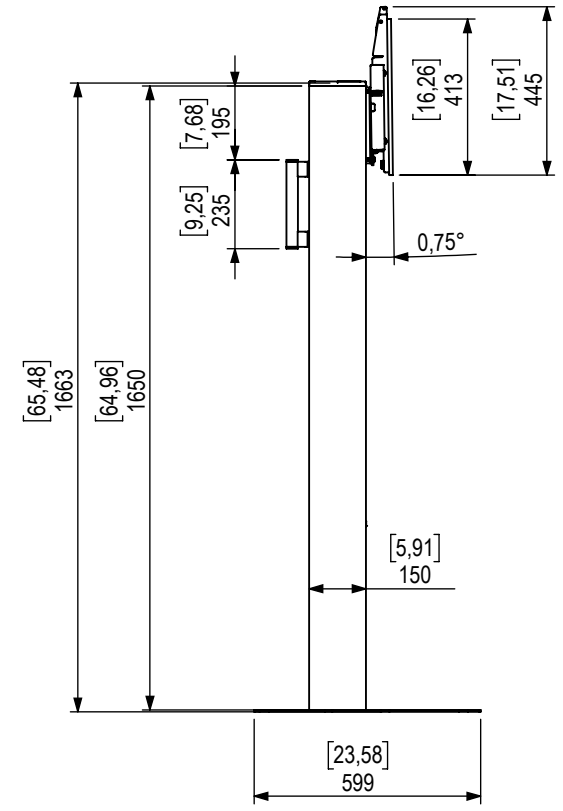

**Technical drawing (mm/inch)**  
 K05-120-2 / K05-120-6 SMS Presence Floor 600x400 1650 ( Scale 1:20 )

CL D - Centrum Line Display