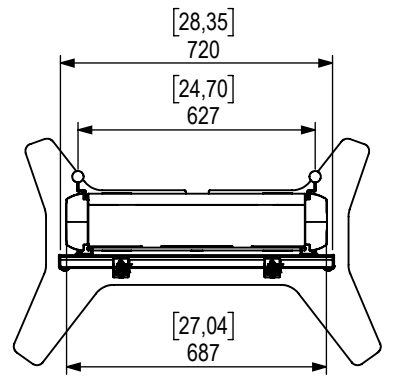

**Technical drawing (mm/inch)**  
 K05-120-2 / K05-120-6 SMS Presence Floor 600x400 1650 ( Scale 1:20 )

CL D - Centrum Line Display